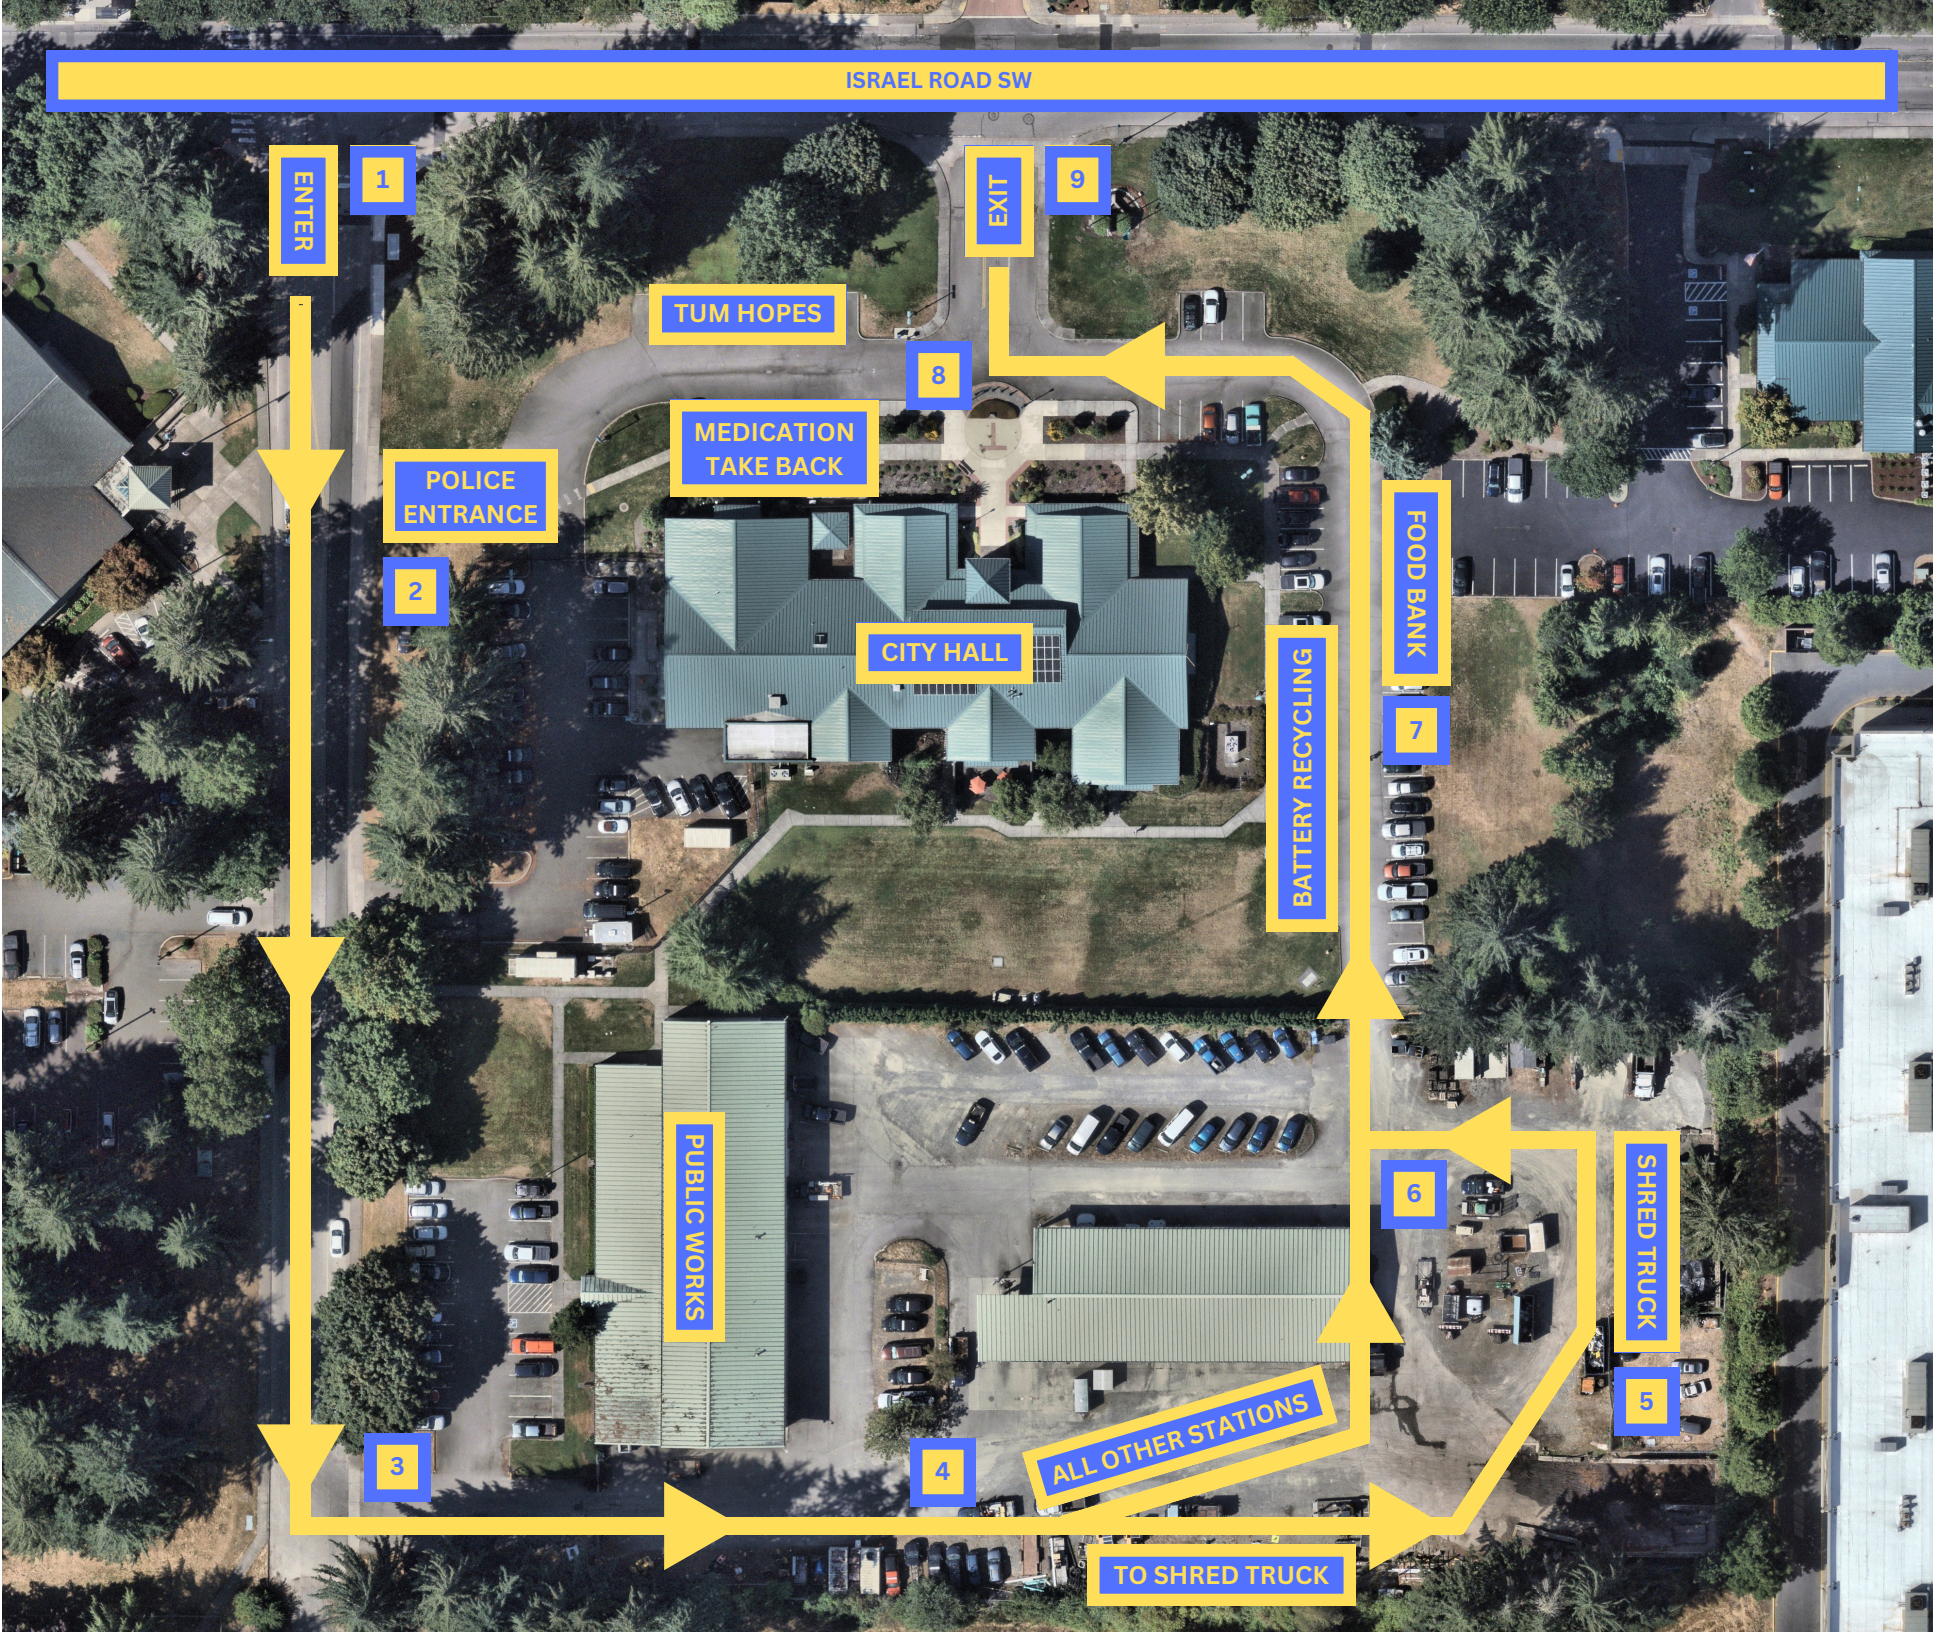

CLEAN-UP, DROP-OFF MAP

ISRAEL ROAD SW

ENTER

1

POLICE ENTRANCE

2

TUM HOPES

MEDICATION TAKE BACK

CITY HALL

EXIT

9

8

FOOD BANK

7

BATTERY RECYCLING

PUBLIC WORKS

3

4

ALL OTHER STATIONS

TO SHRED TRUCK

SHRED TRUCK

5

6