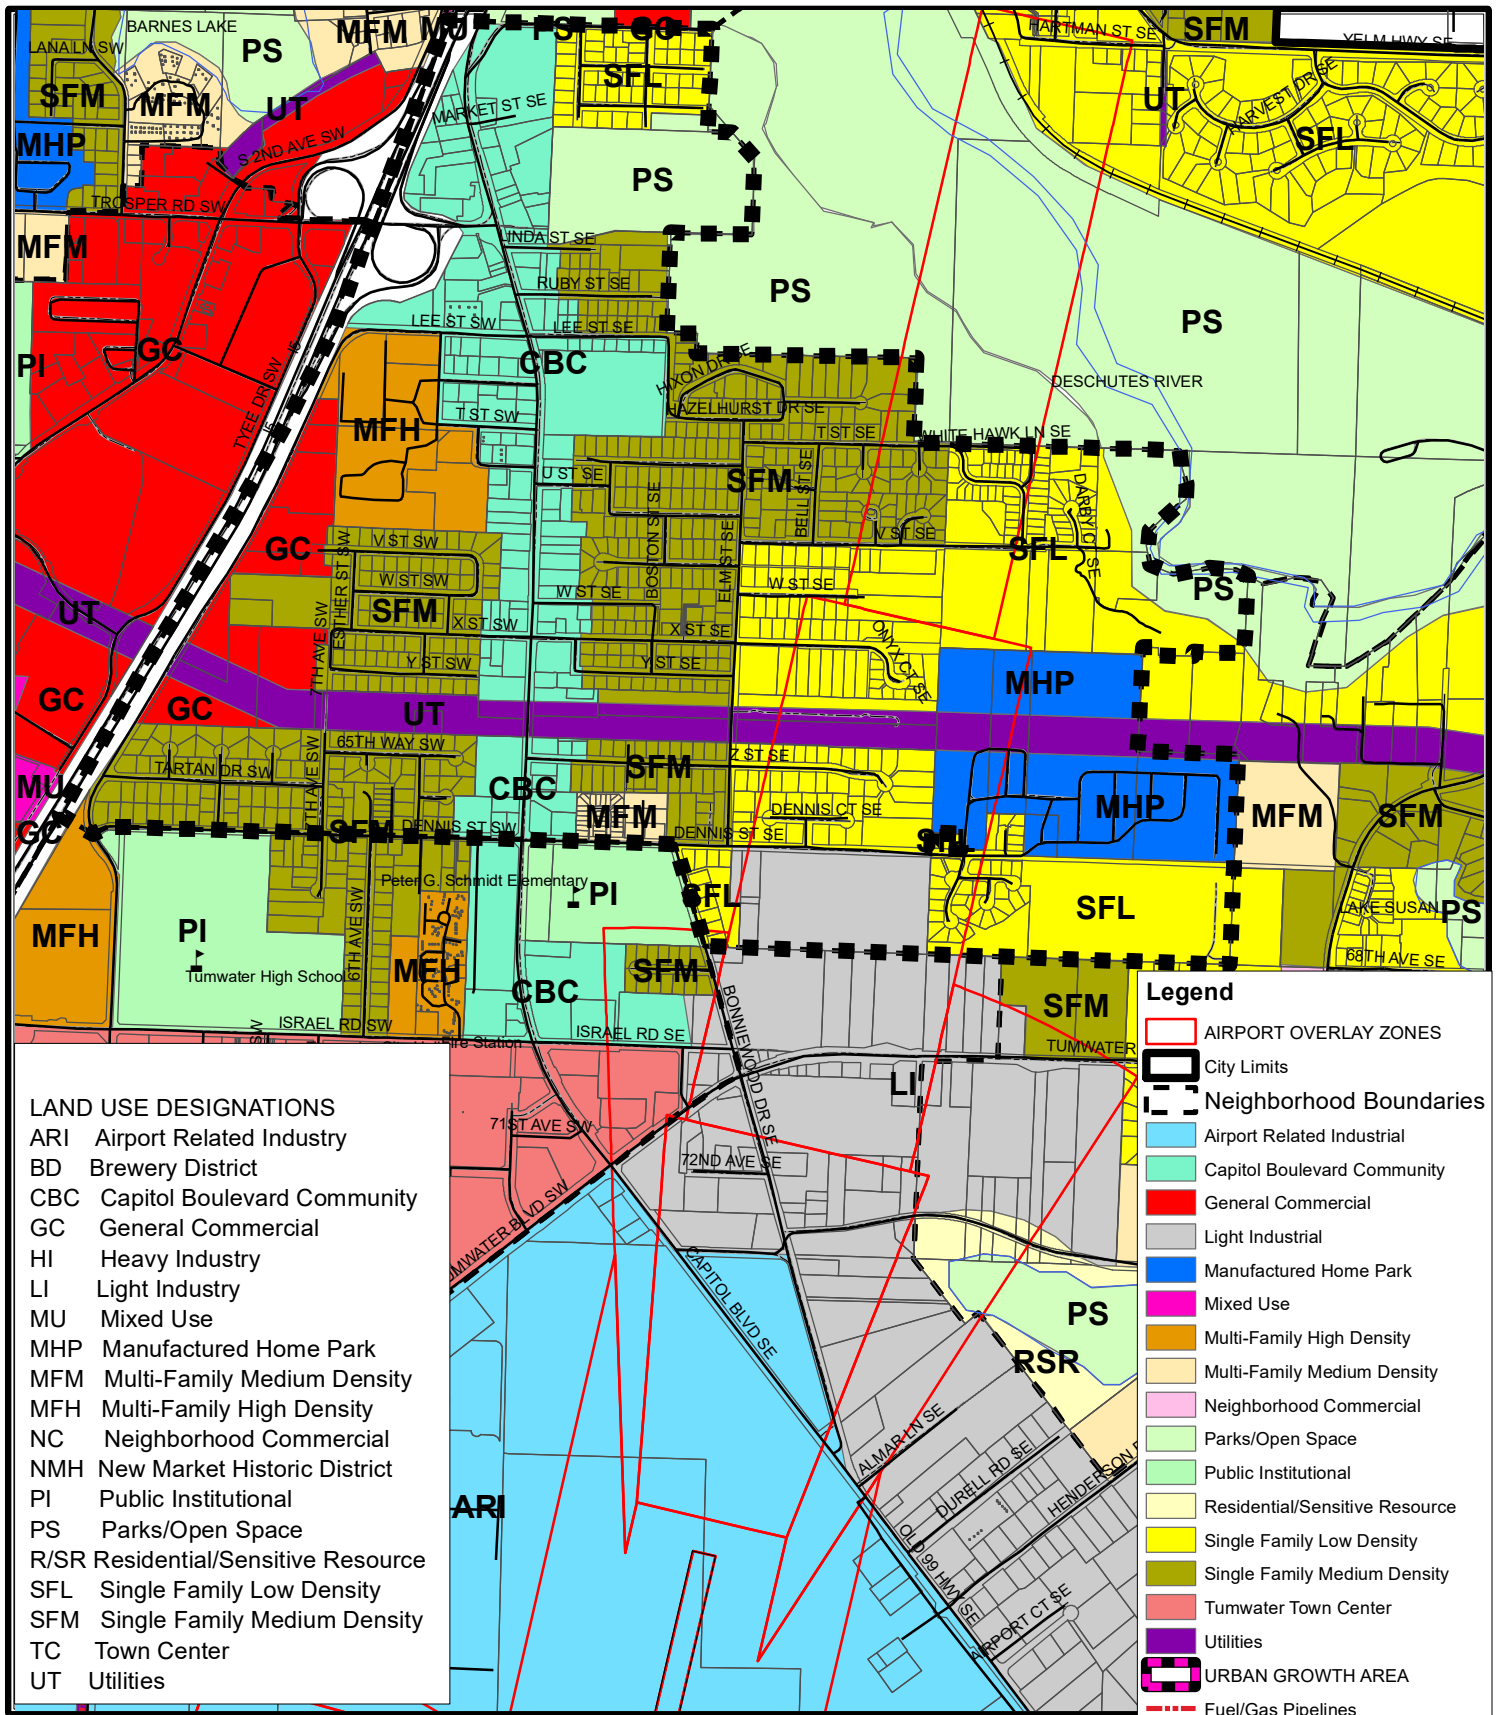

# SE Capitol Boulevard Neighborhood Future Land Use

1 inch = 1,250 feet  
1:15,000