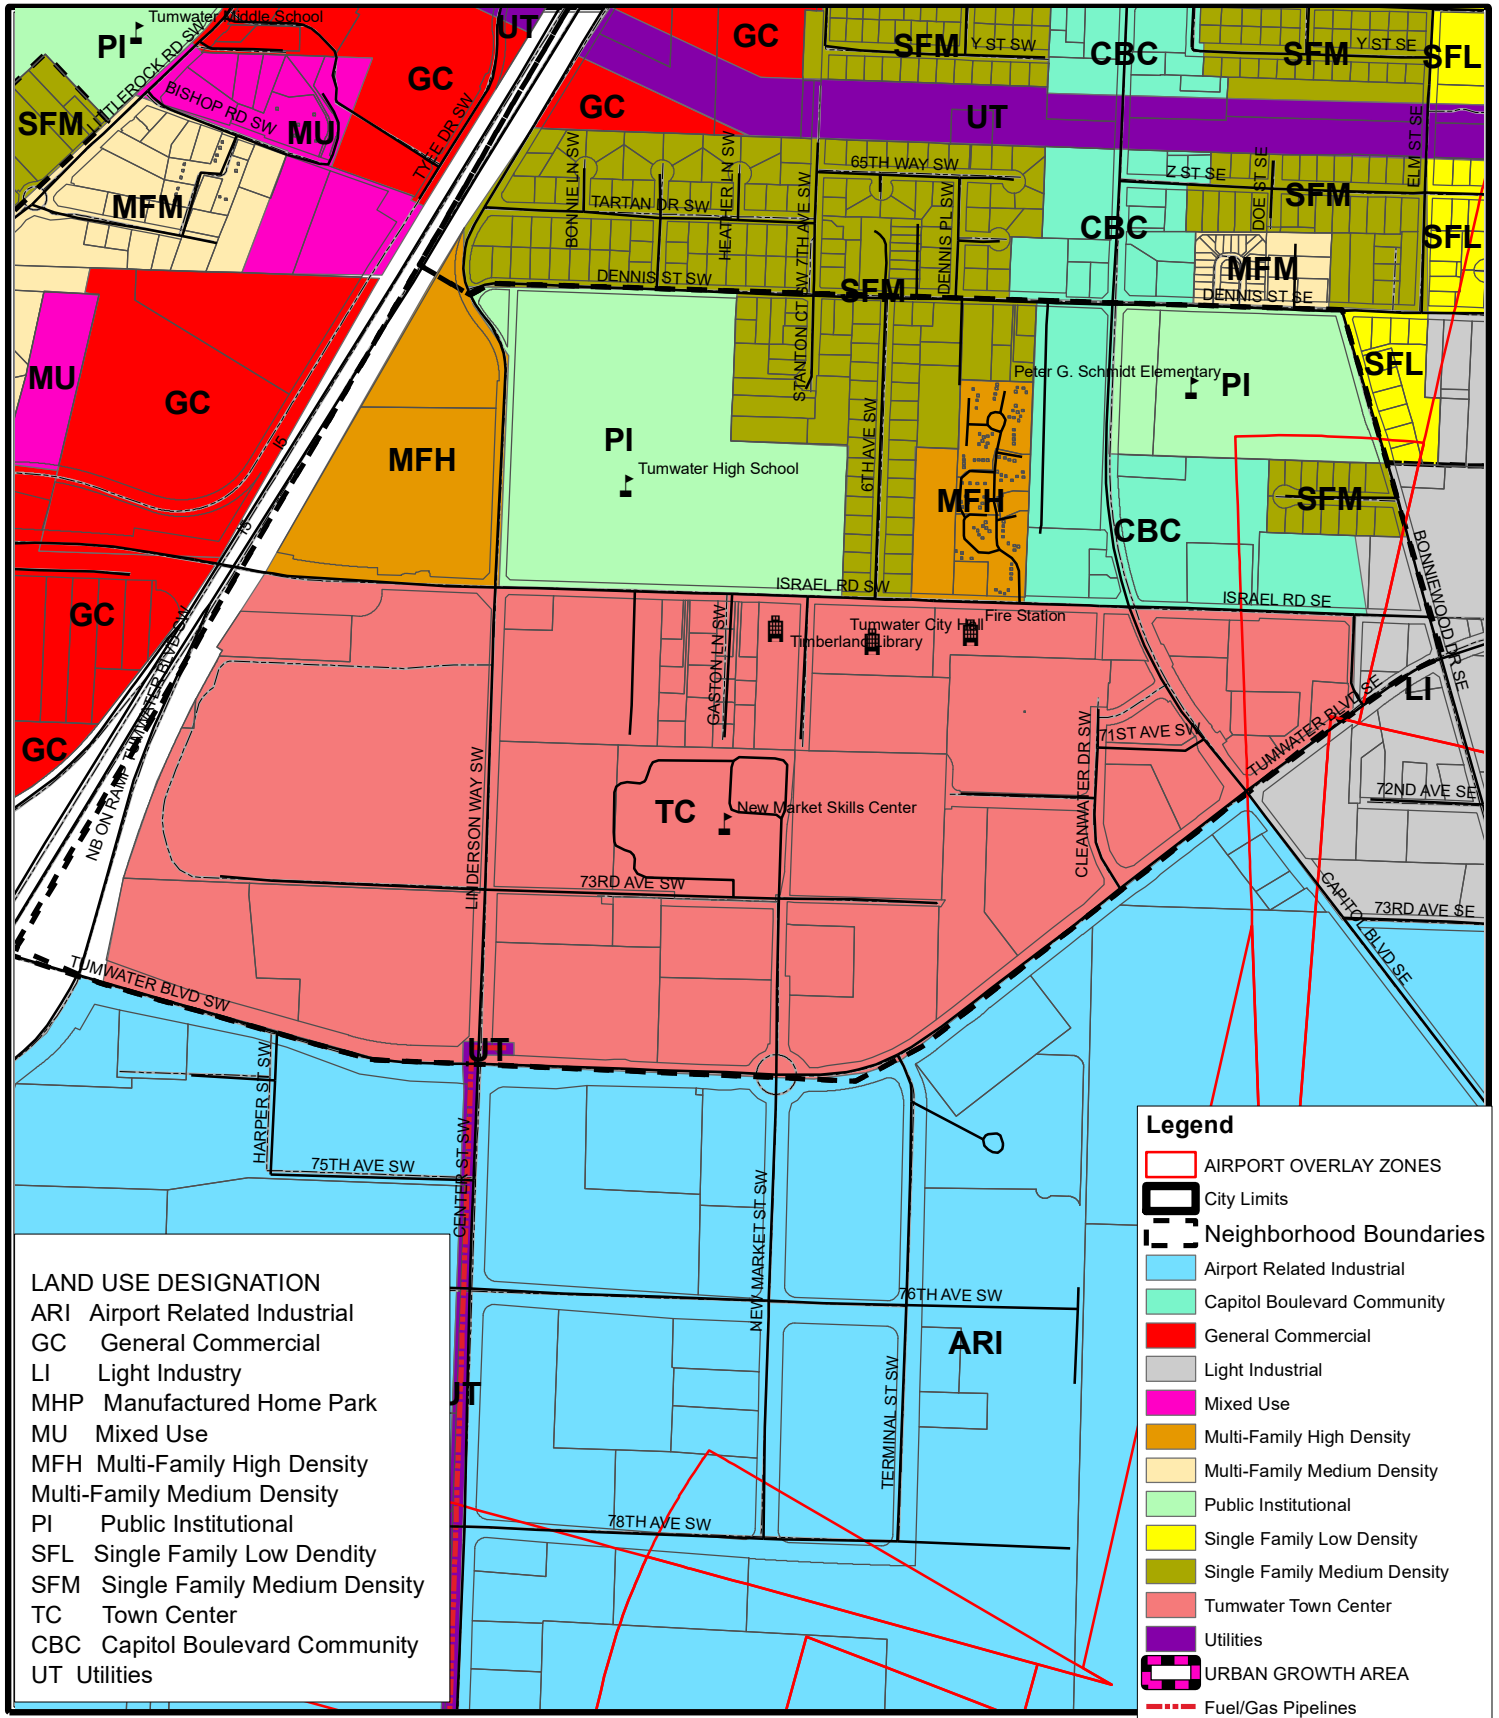

New Market Neighborhood Future Land Use

1 inch = 833 feet
1:10,000