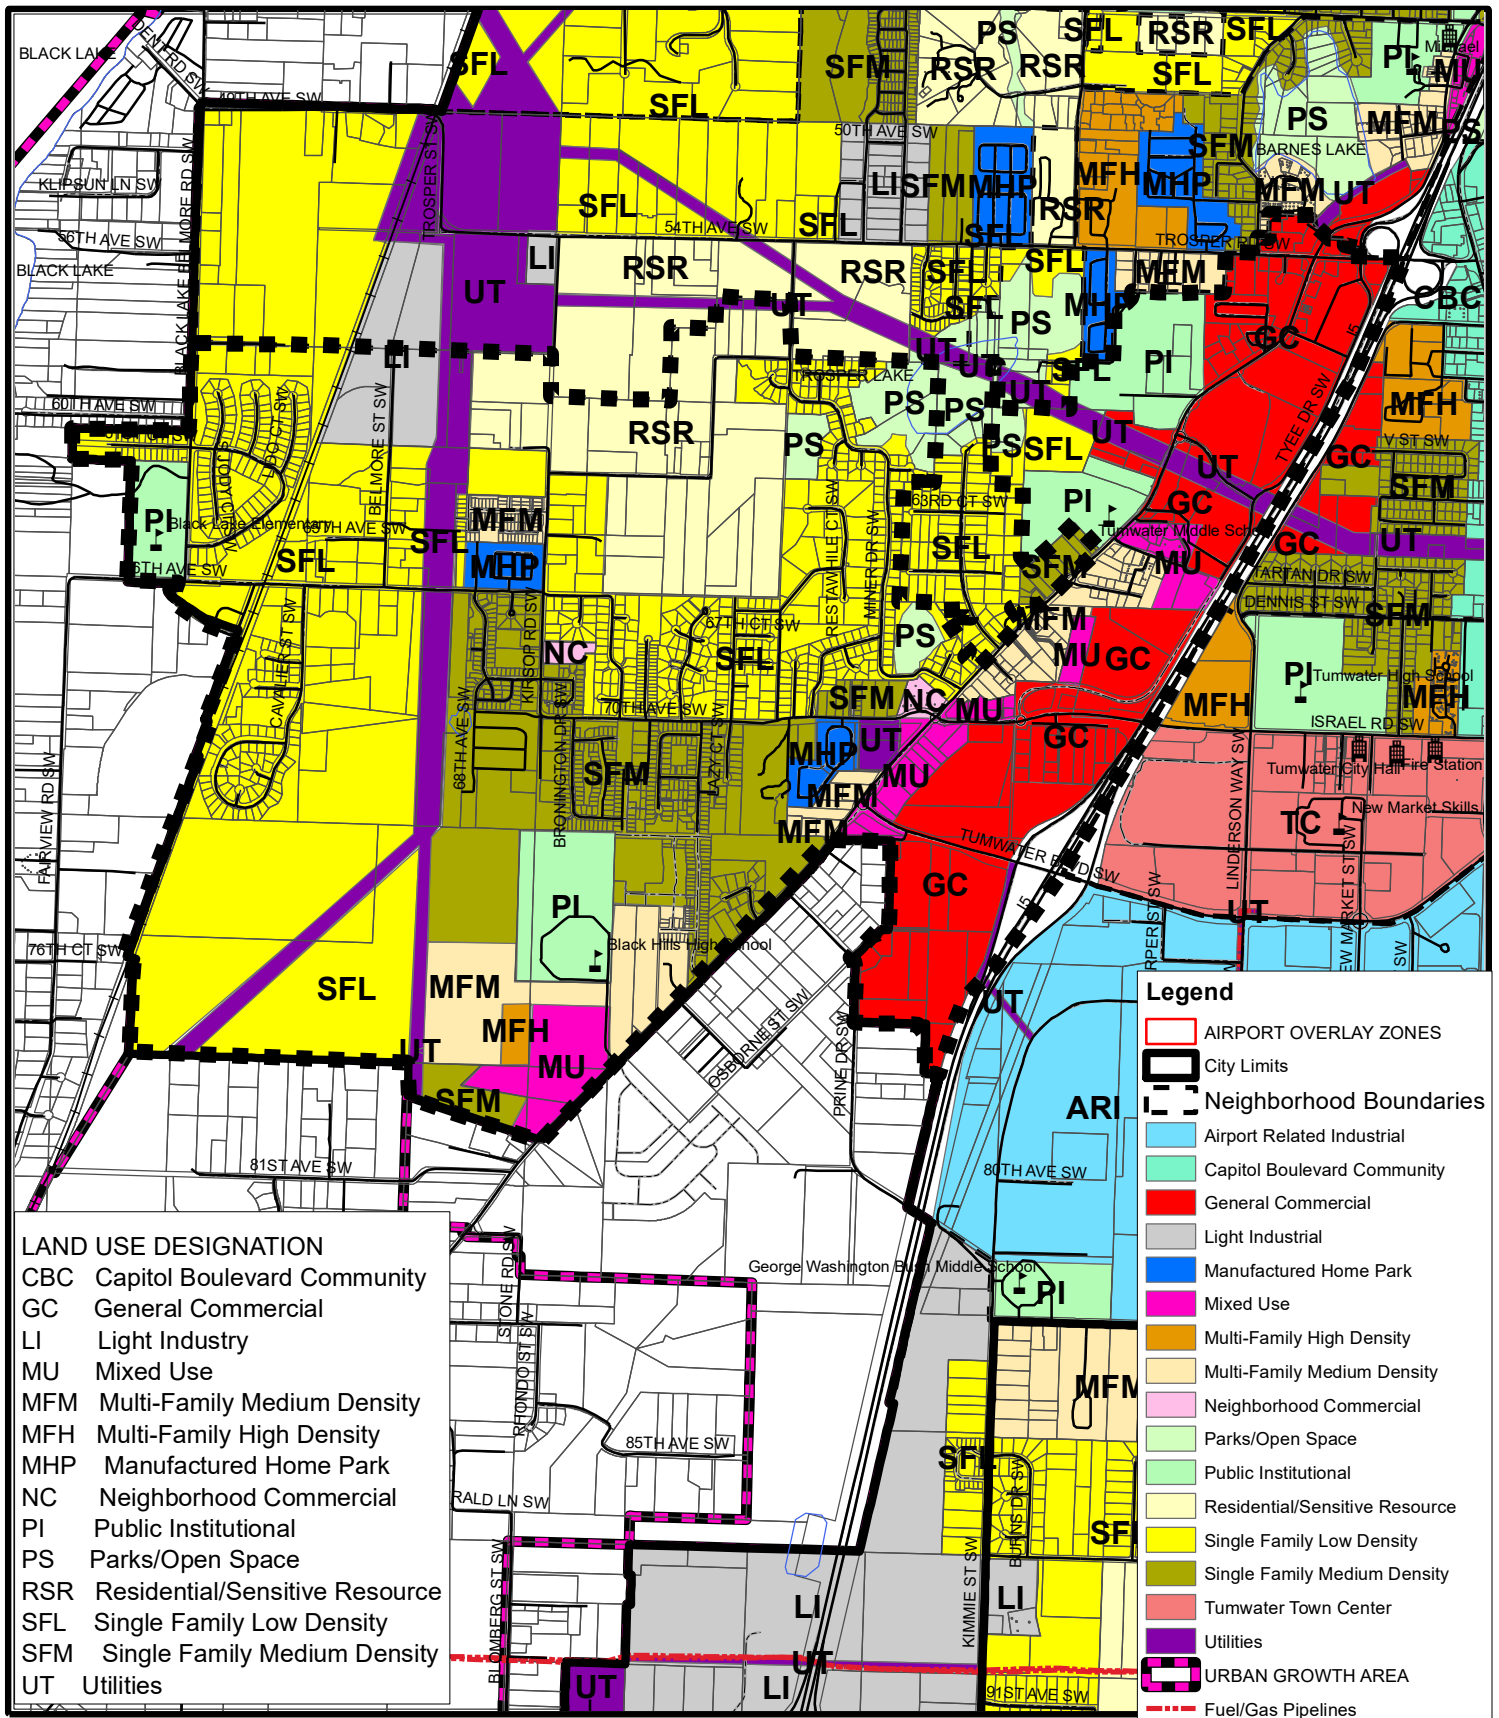

Littlerock Neighborhood Future Land Use

1 inch = 2,135 feet
1:25,626