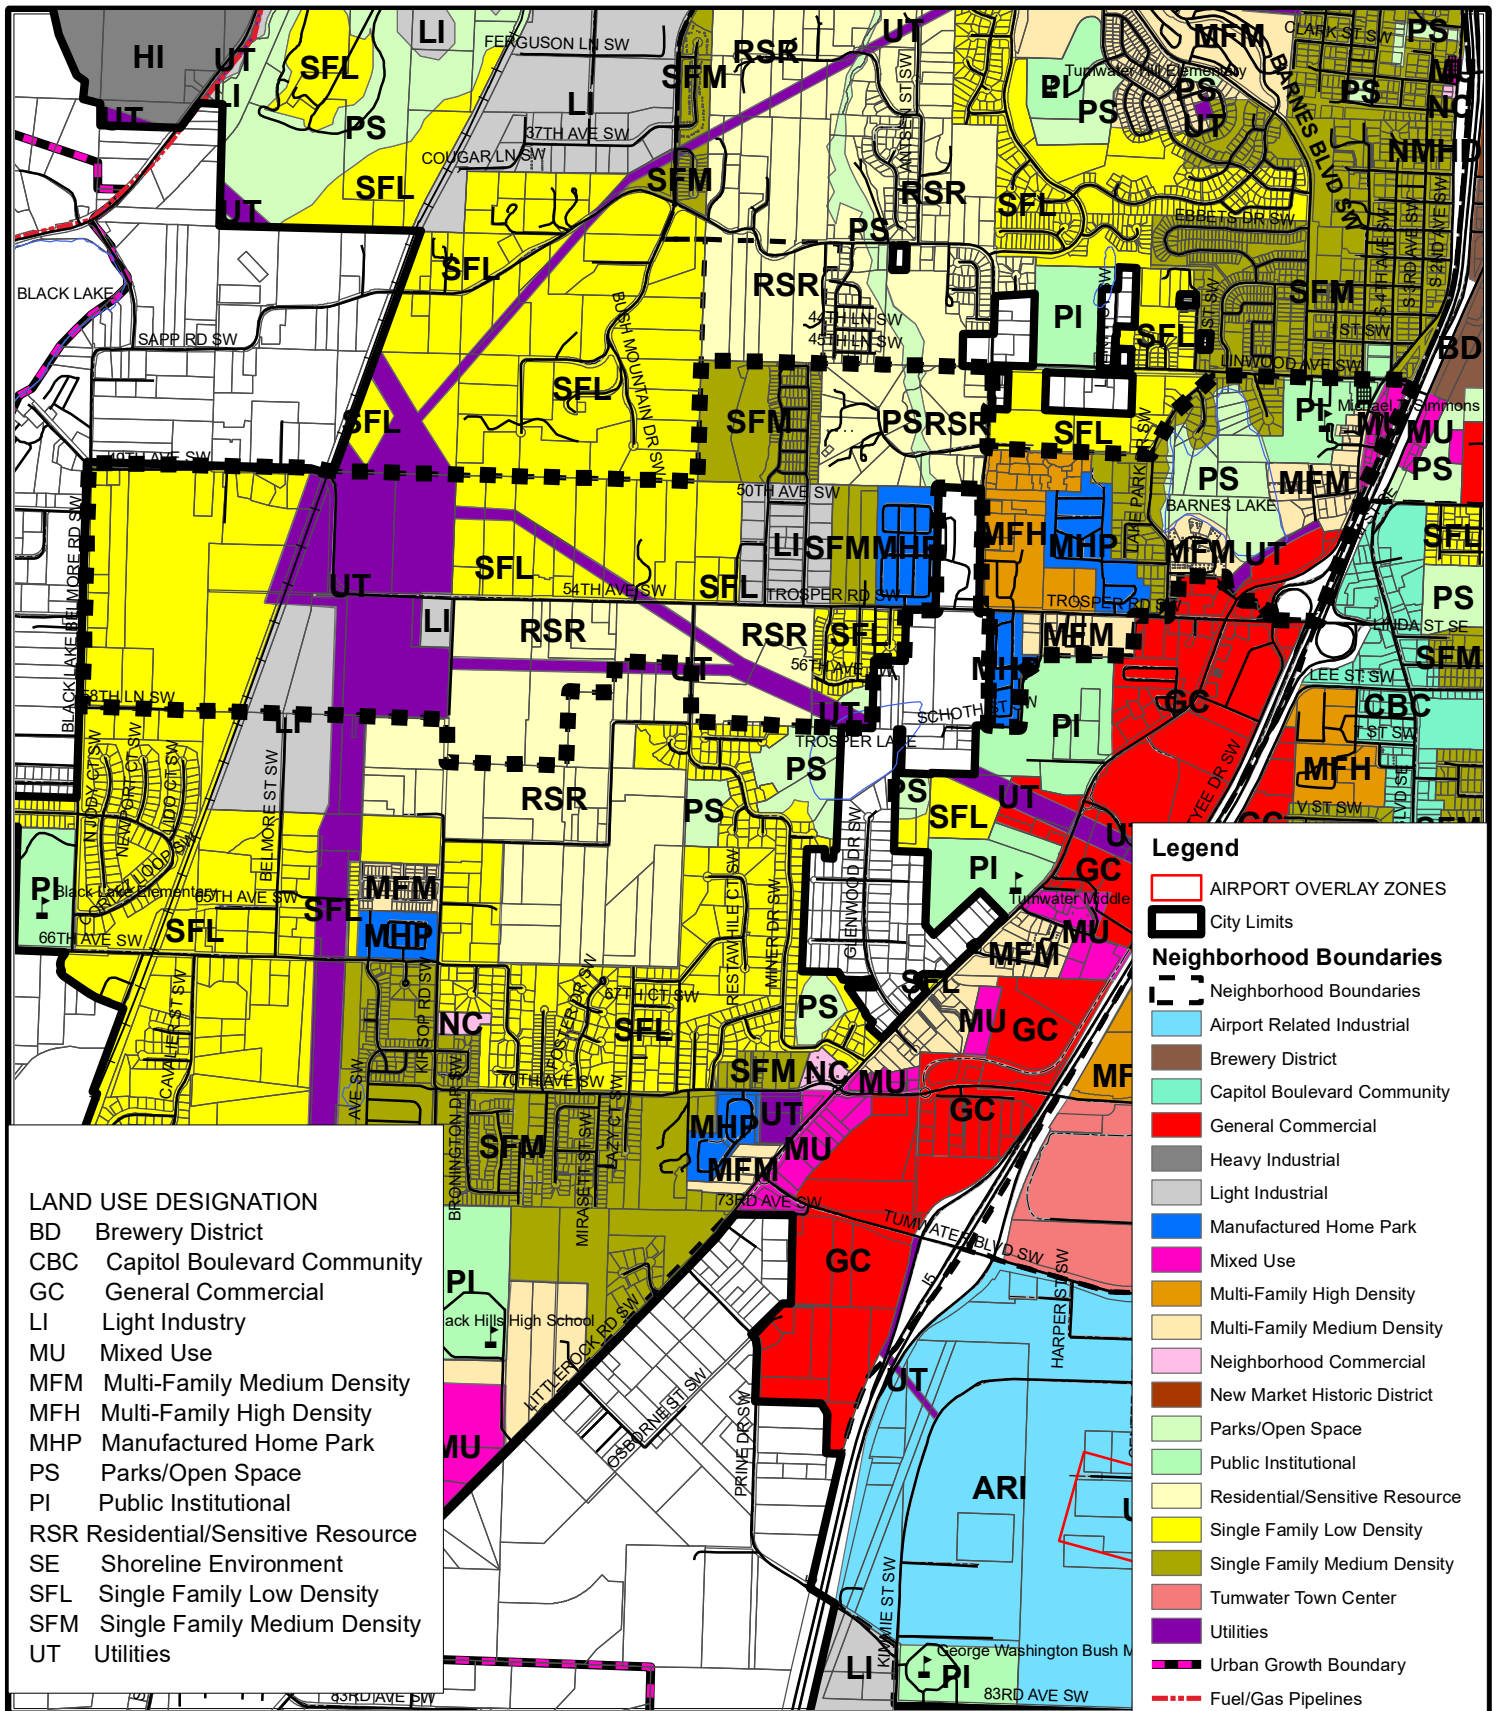

# Trosper Neighborhood Future Land Use

1 inch = 2,092 feet  
1:25,104