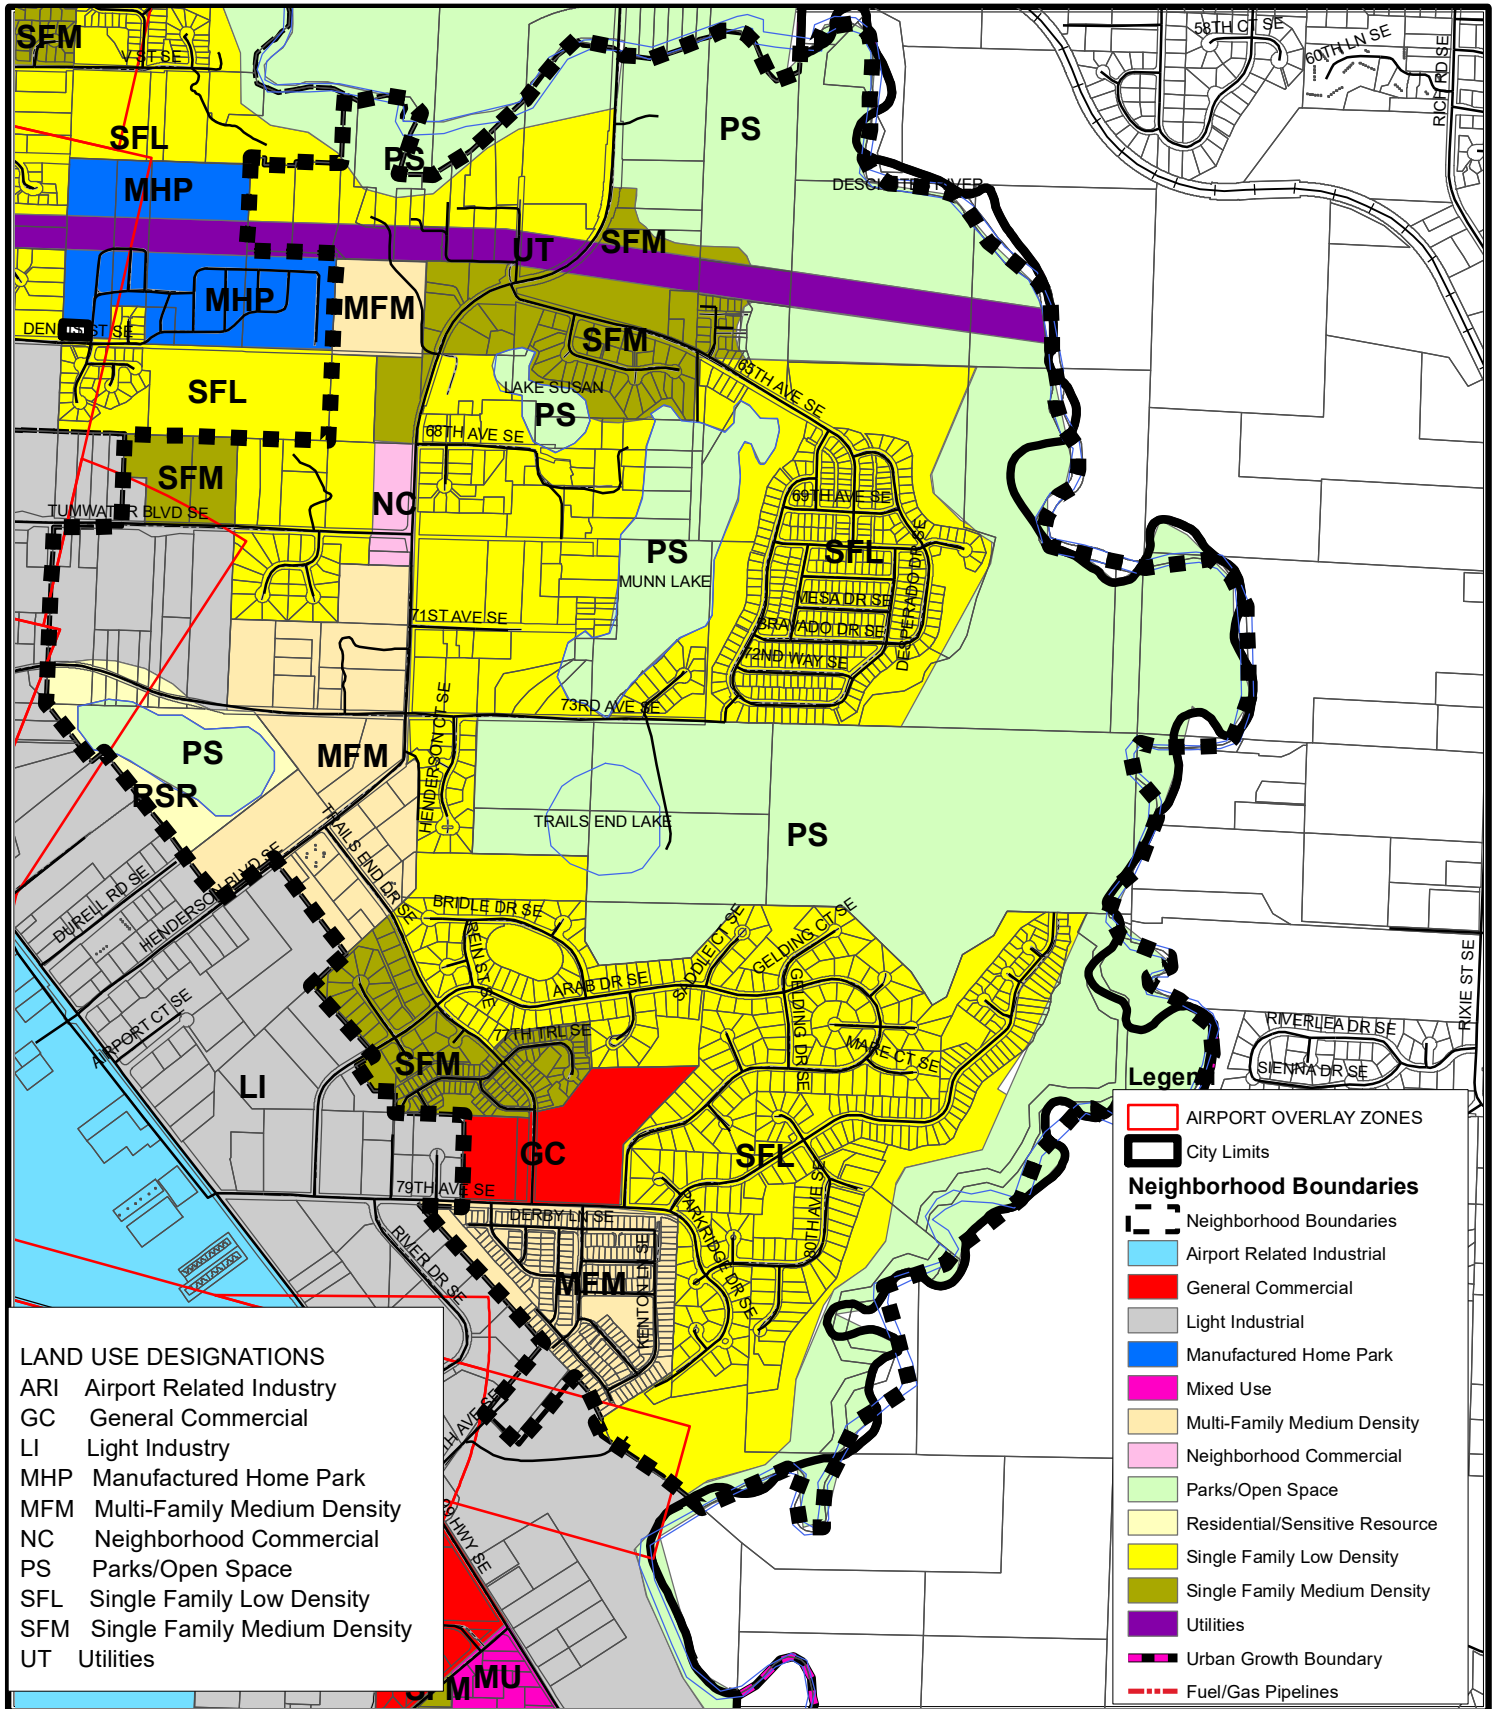

# Bush Prairie Neighborhood Future Land Use

**LAND USE DESIGNATIONS**

ARI	Airport Related Industry
GC	General Commercial
LI	Light Industry
MHP	Manufactured Home Park
MFM	Multi-Family Medium Density
NC	Neighborhood Commercial
PS	Parks/Open Space
SFL	Single Family Low Density
SFM	Single Family Medium Density
UT	Utilities

1 inch = 1,400 feet  
1:16,800