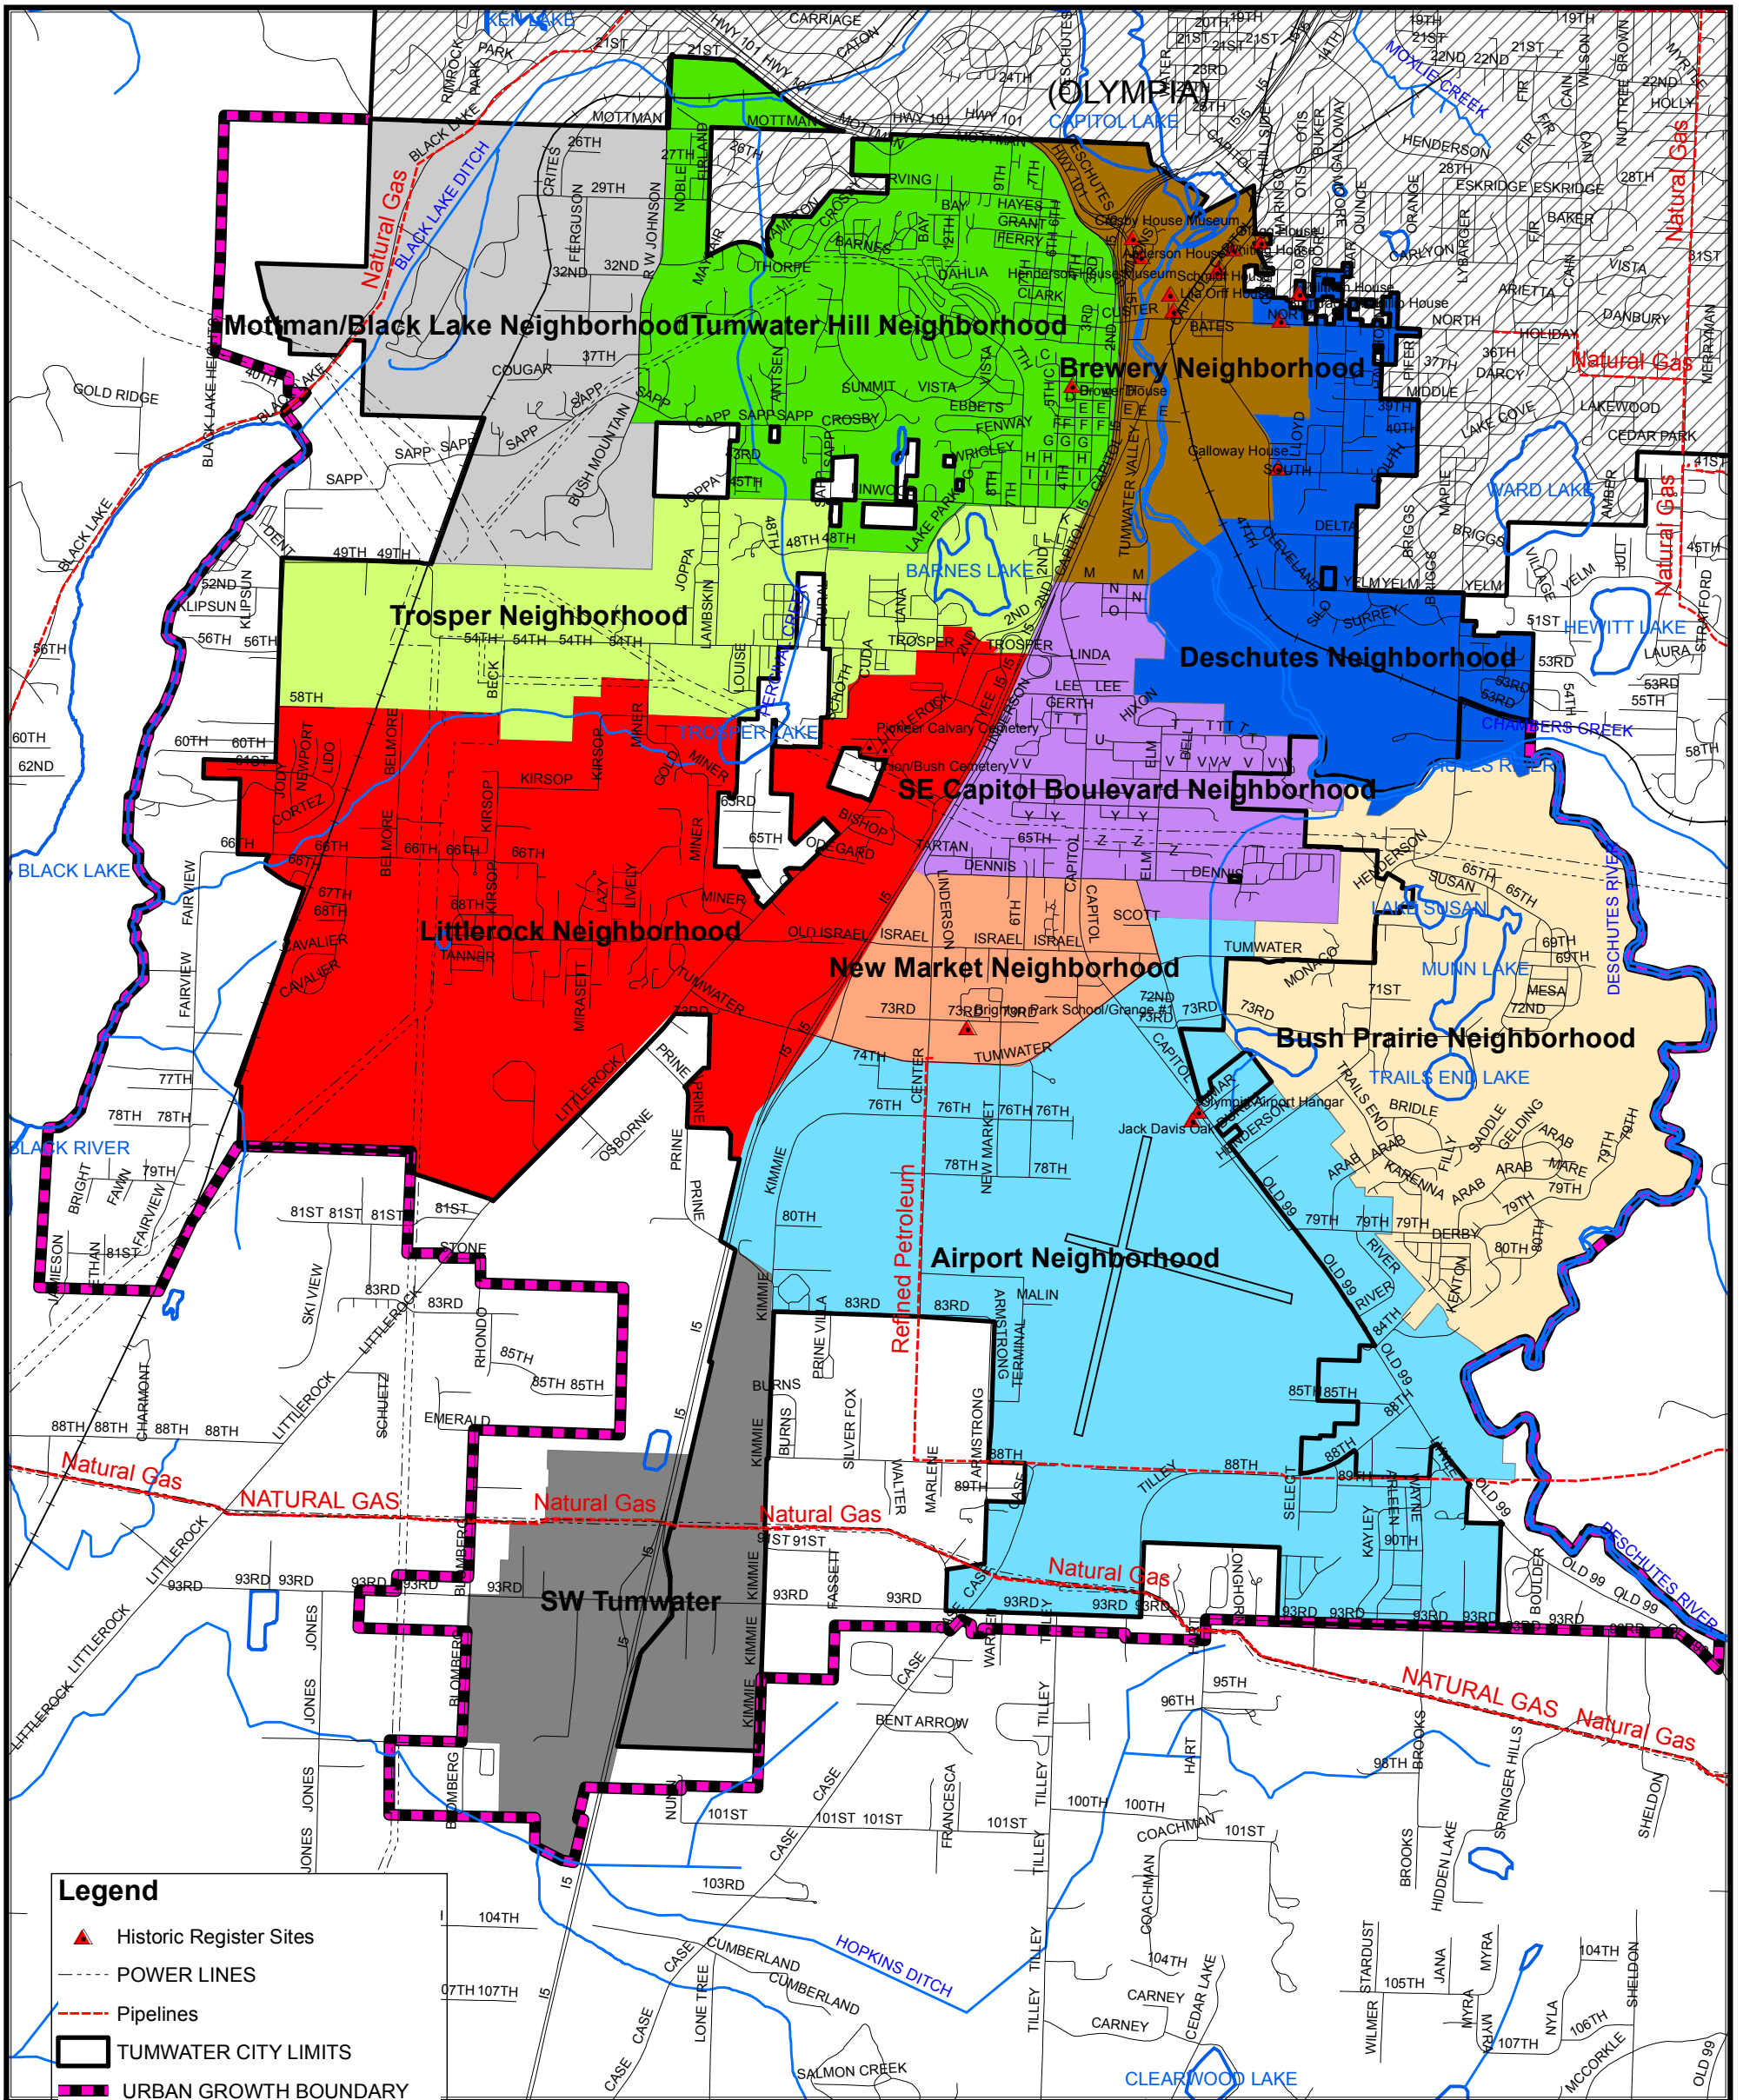

# CITY OF TUMWATER NEIGHBORHOODS

**Legend**

- ▲ Historic Register Sites
- POWER LINES
- - - Pipelines
- ▭ TUMWATER CITY LIMITS
- ▬ URBAN GROWTH BOUNDARY

**NEIGHBORHOOD**

- Airport Neighborhood
- Brewery Neighborhood
- Bush Prairie Neighborhood
- Deschutes Neighborhood
- Littlerock Neighborhood
- Mottman/Black Lake Neighborhood
- New Market Neighborhood
- SE Capitol Boulevard Neighborhood
- SW Tumwater
- Trosper Neighborhood
- Tumwater Hill Neighborhood

1:36,000

TUMWATER COMMUNITY DEVELOPMENT DEPARTMENT  
December 27, 2016  
Neighborhoods Map 11X17.mxd

DISCLAIMER: The City of Tumwater does not warrant, guarantee, or accept any liability for the accuracy, precision, or completeness of any information shown hereon or for any inferences made therefrom.