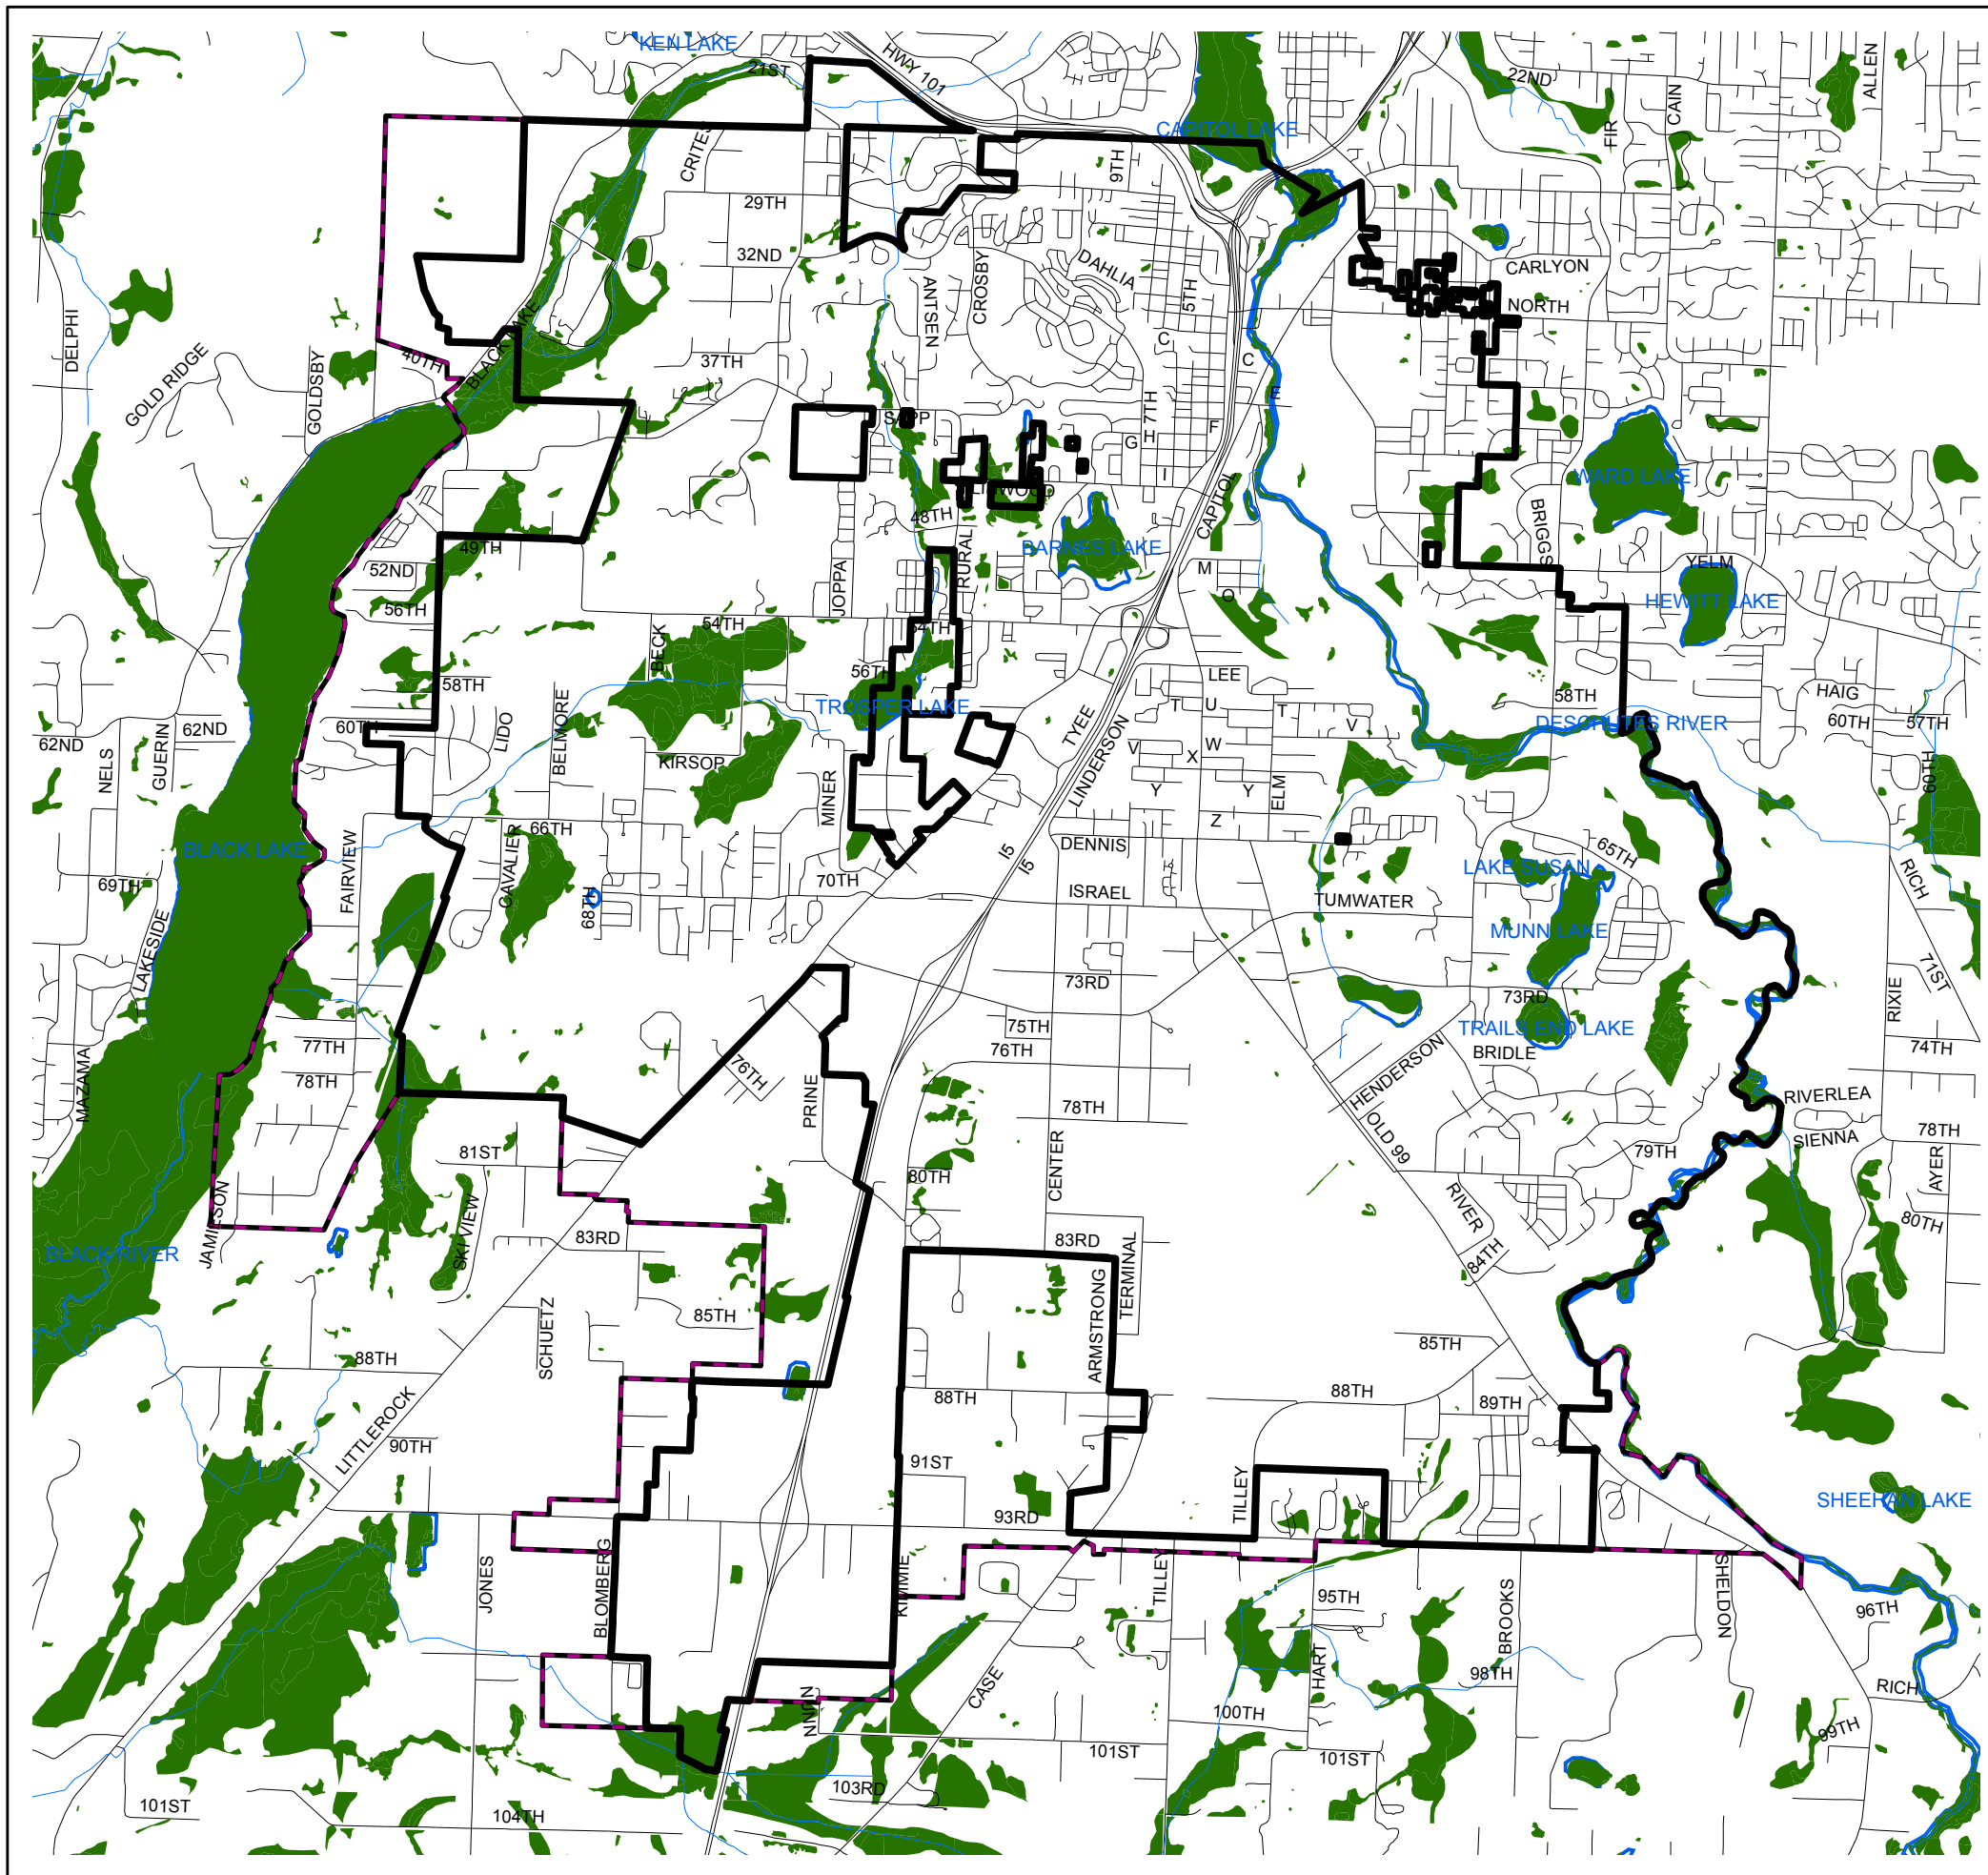

Wetlands Map for the City of Tumwater

Legend

-  Tumwater City Limits
-  Urban Growth Boundary
-  Wetlands

Data sourced from Thurston County

Tumwater Community Development Department
December 27, 2016
Wetlands Map 9-6-2016.mxd

DISCLAIMER: The City of Tumwater does not warrant, guarantee, or accept any liability for the accuracy, precision, or completeness of any information shown hereon or for any inferences made therefrom.