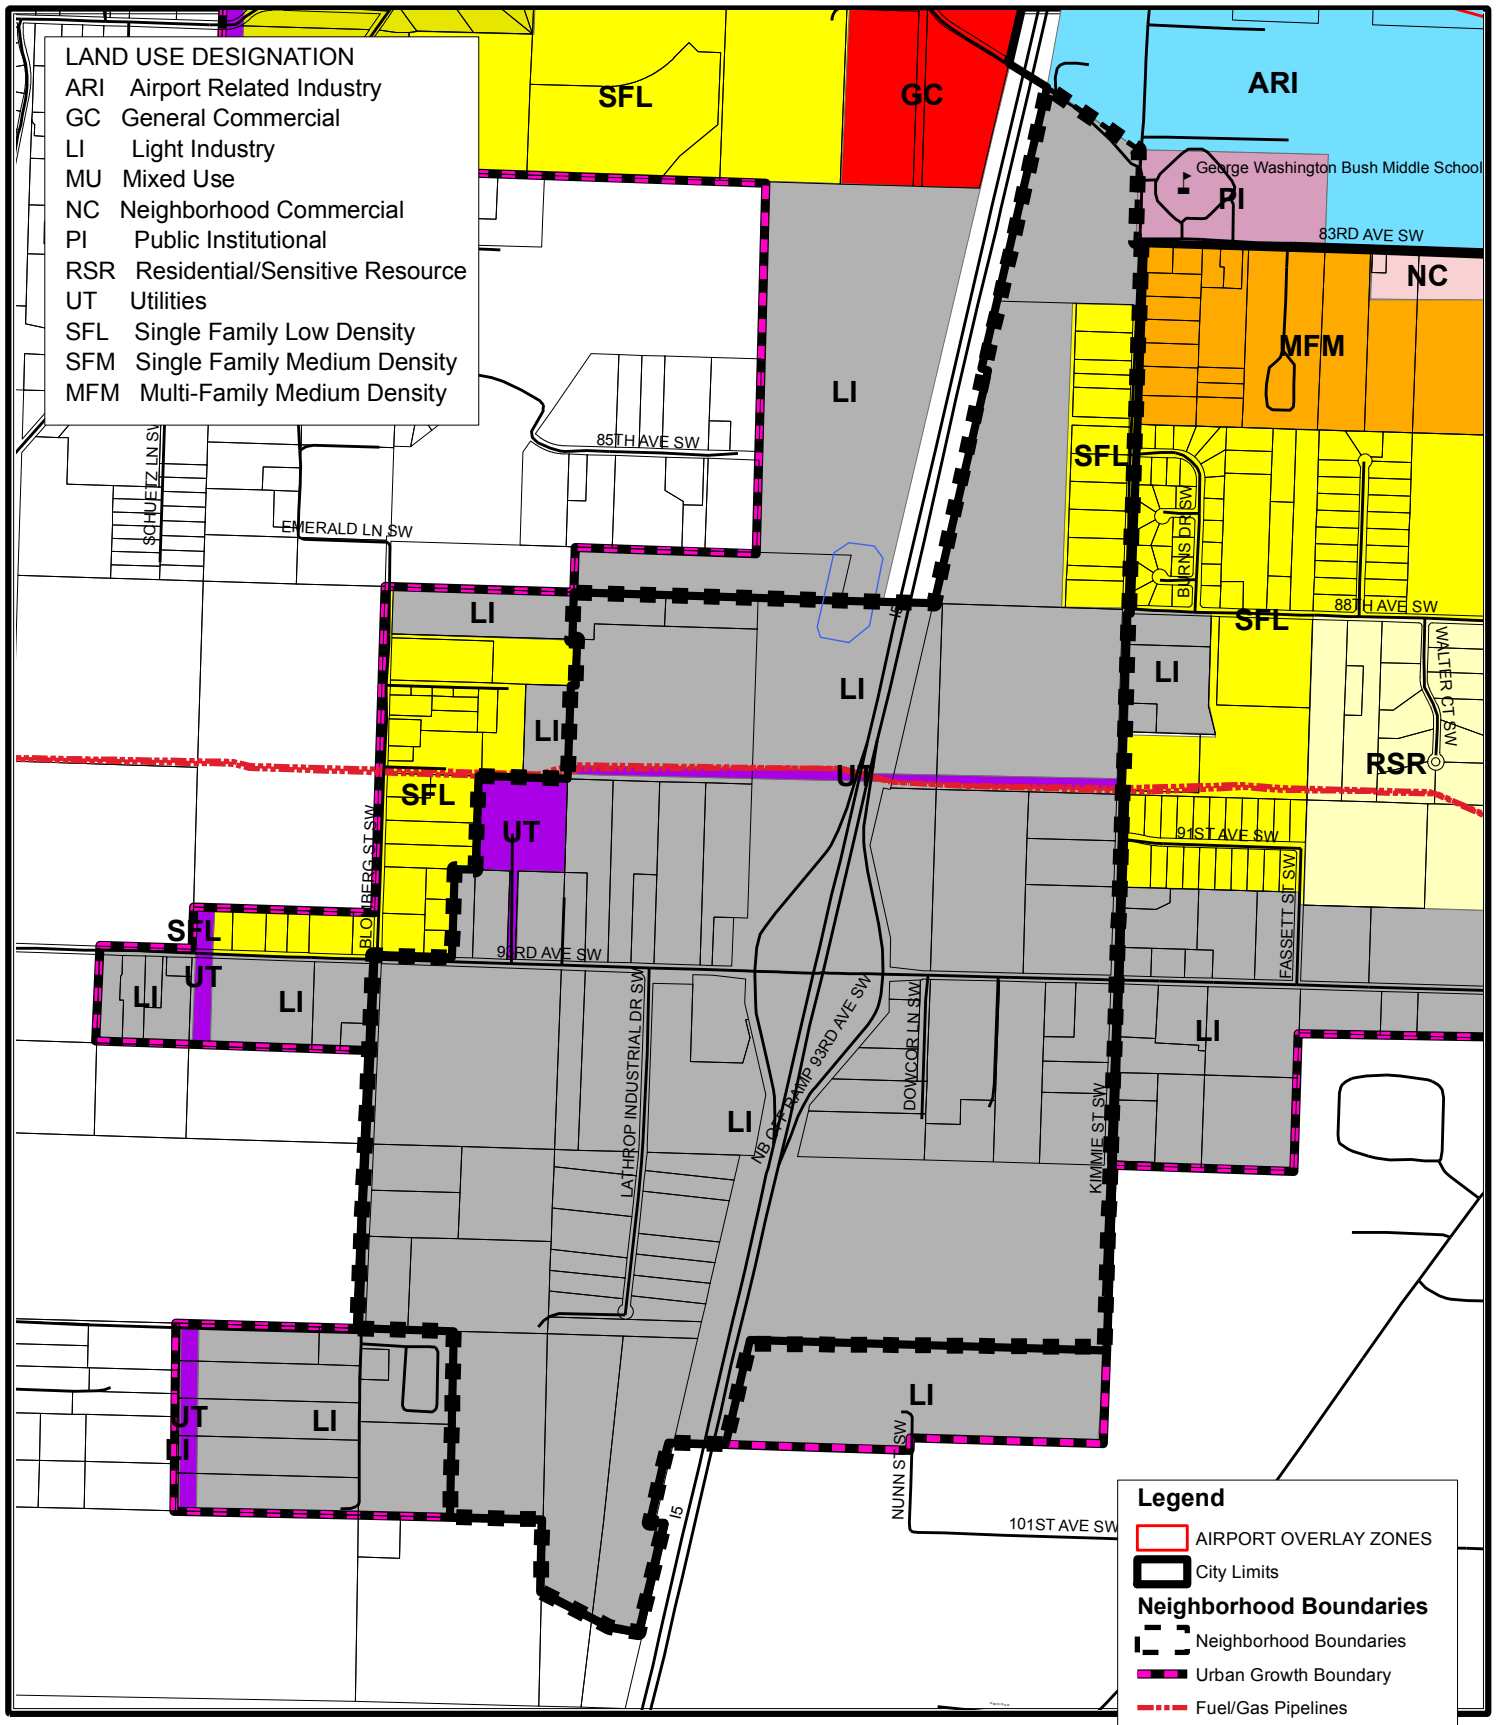

SW Tumwater Neighborhood Future Land Use

1 inch = 1,368 feet
1:16,414