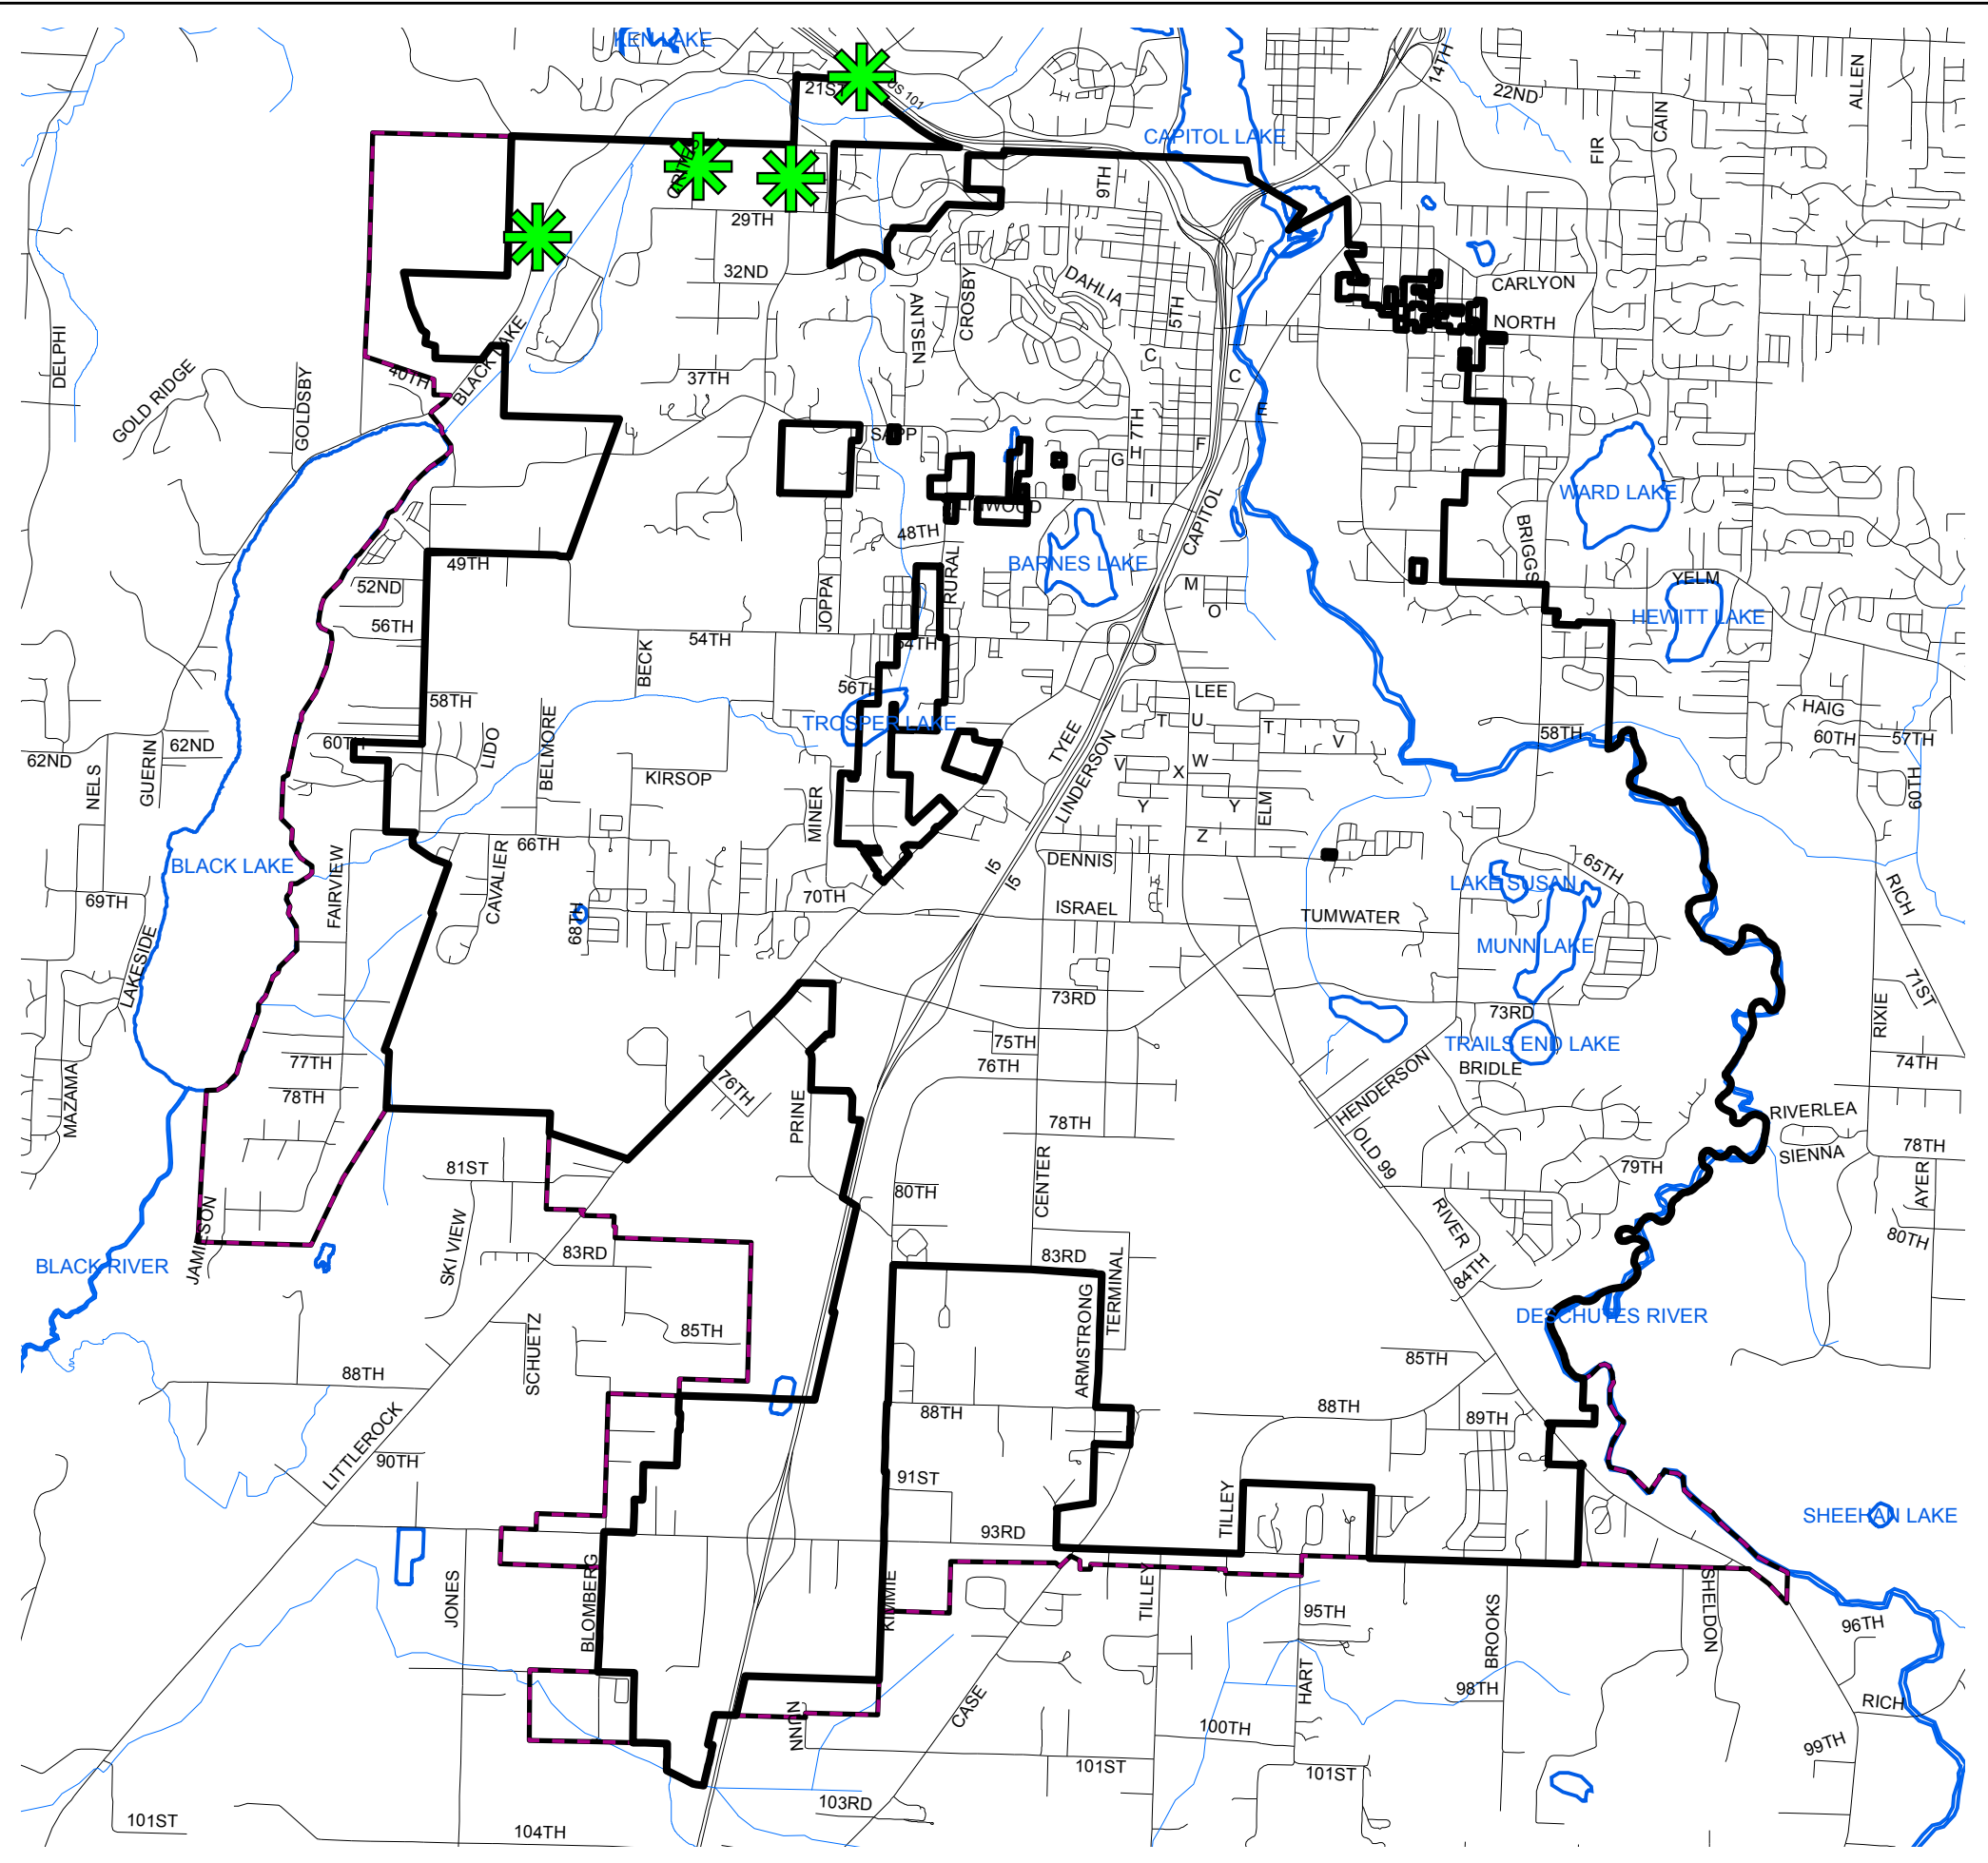

Mineral Resource Lands for the City of Tumwater

Legend

-  Mineral Resource Lands
-  Tumwater City Limits
-  Urban Growth Boundary

Locations are approximate.

Tumwater Community Development Department
 December 27, 2016
 Mineral Resource Lands 9-6-2016.mxd

DISCLAIMER: The City of Tumwater does not warrant, guarantee, or accept any liability for the accuracy, precision, or completeness of any information shown hereon or for any inferences made therefrom.