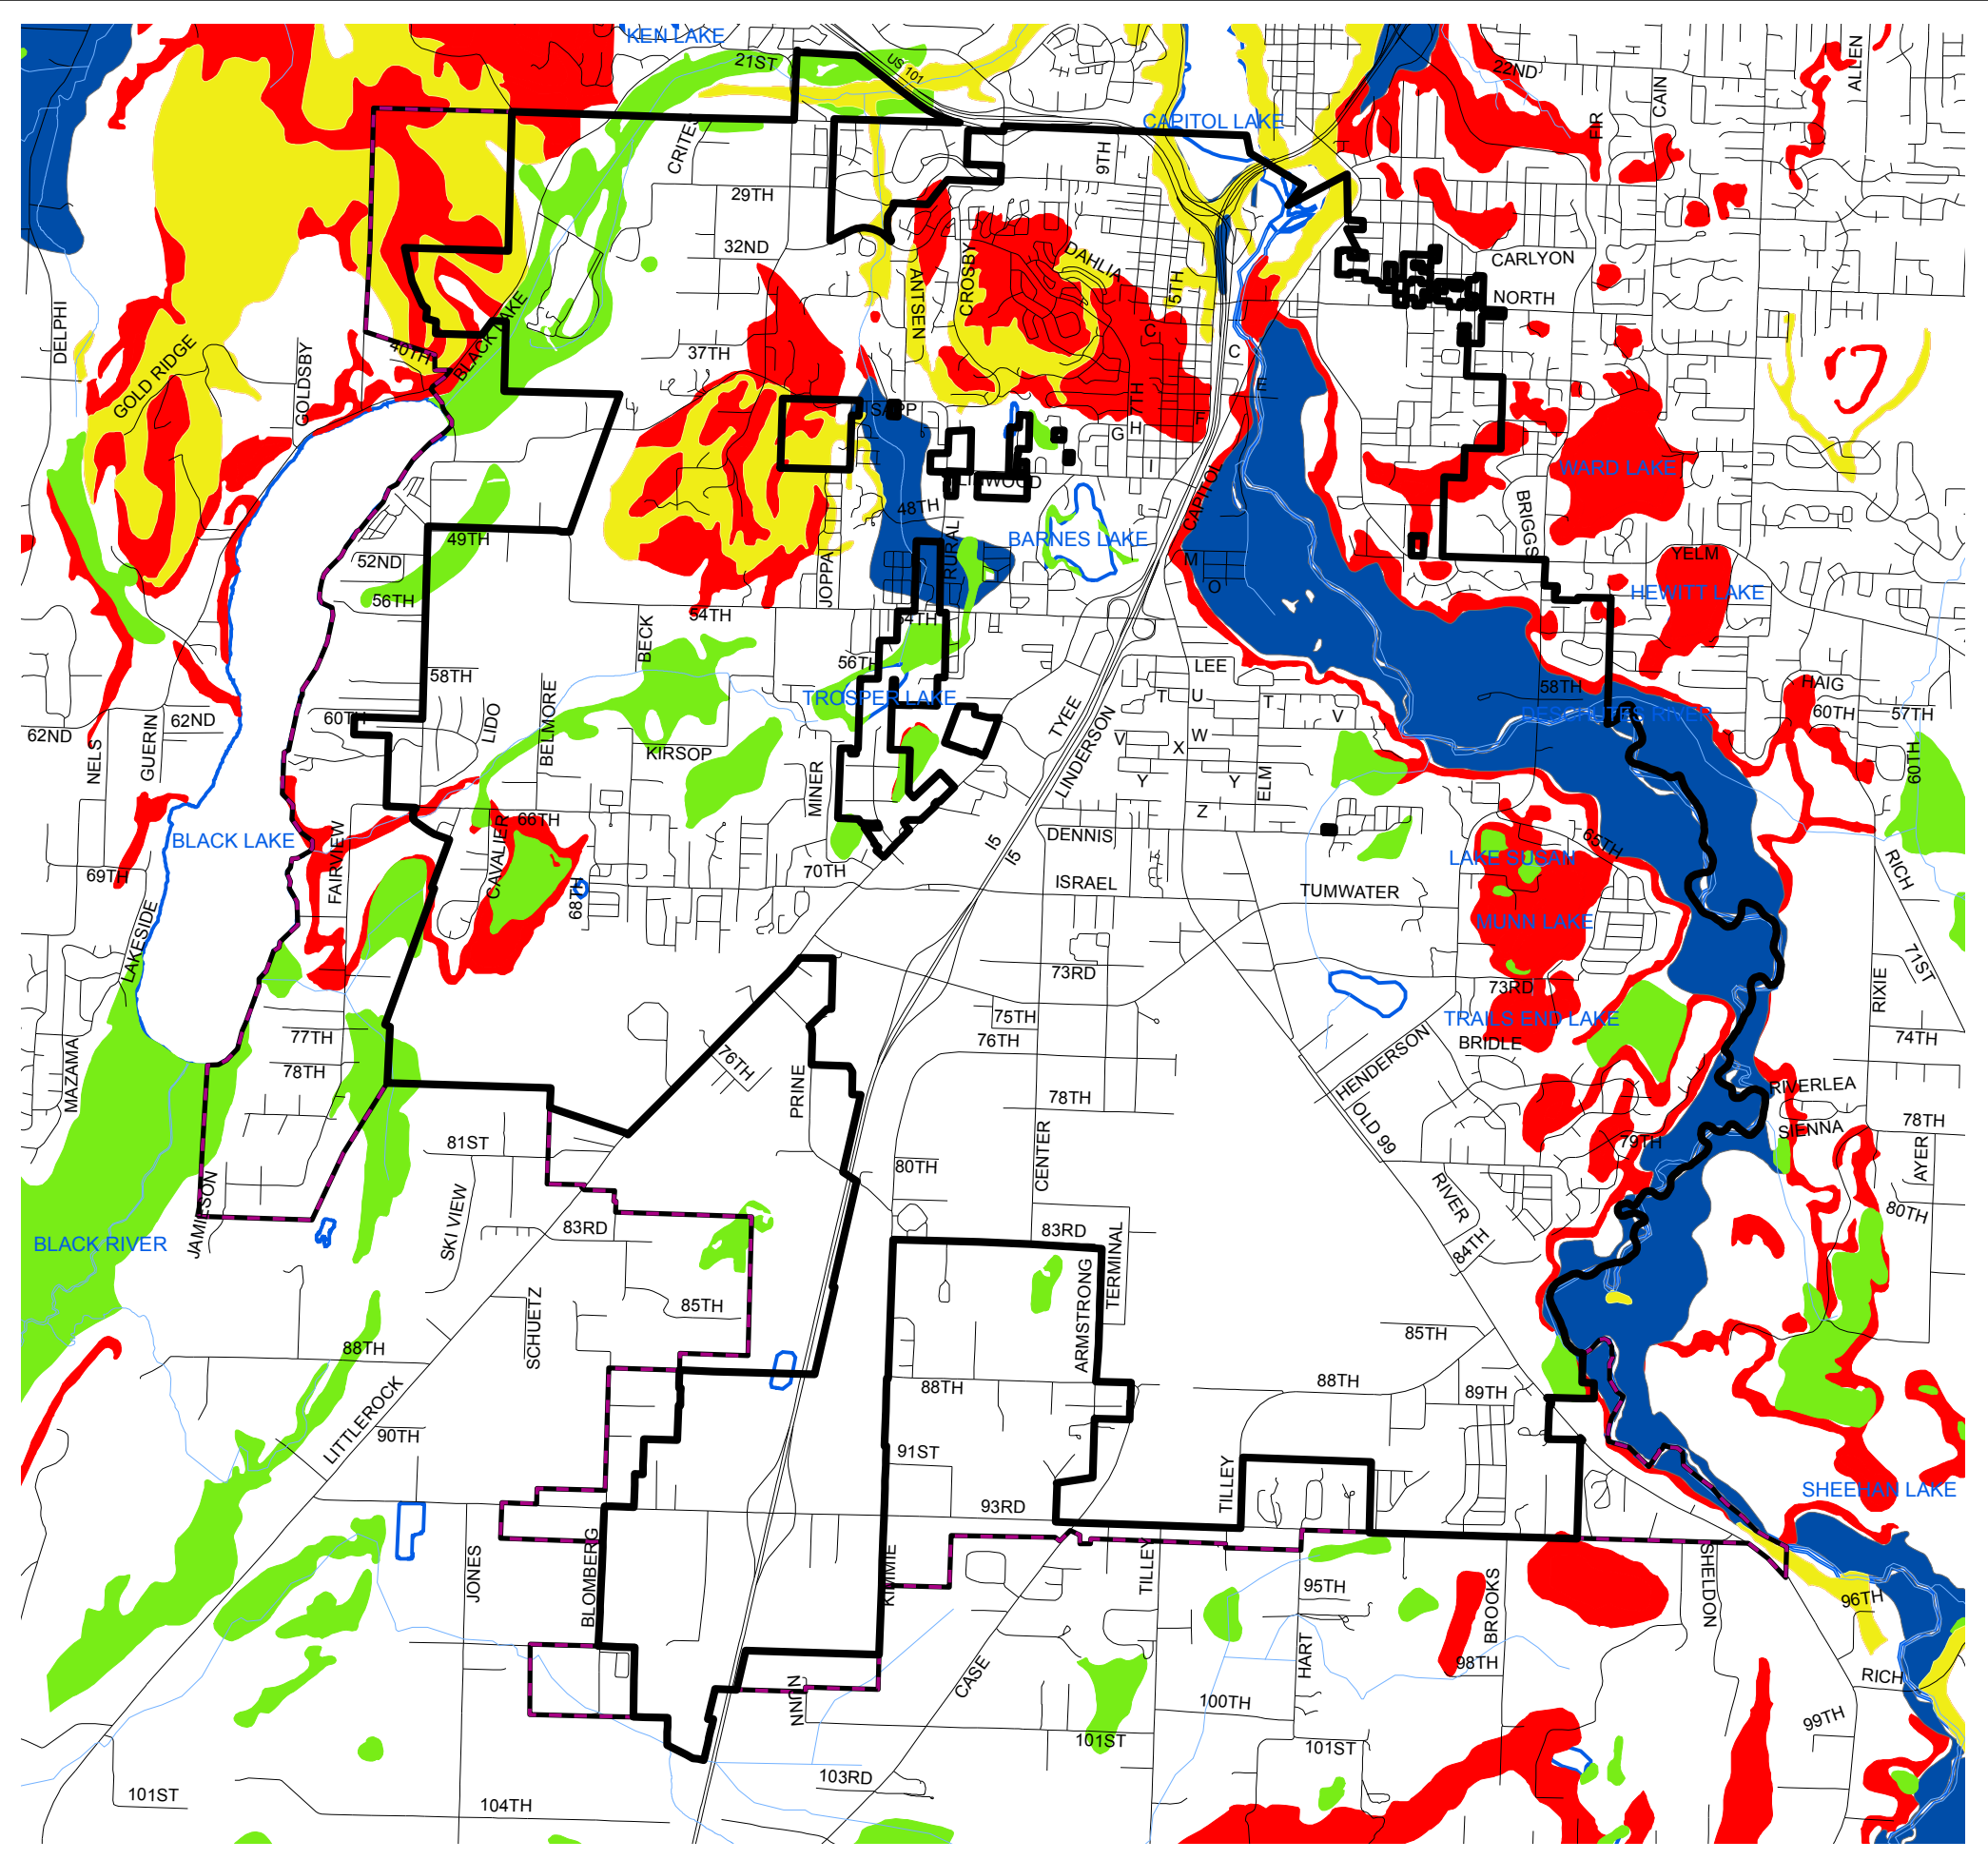

Geologically Hazardous Areas for the City of Tumwater

Legend

- Tumwater City Limits
- Urban Growth Boundary
- Landslide Hazard Areas
- High Liquefaction
- Peat
- Steep Slopes

Data sourced from Thurston County.

Tumwater Community Development Department
 December 27, 2016
 Geologically Hazardous Areas 9-6-2016.mxd

DISCLAIMER: The City of Tumwater does not warrant, guarantee, or accept any liability for the accuracy, precision, or completeness of any information shown hereon or for any inferences made therefrom.