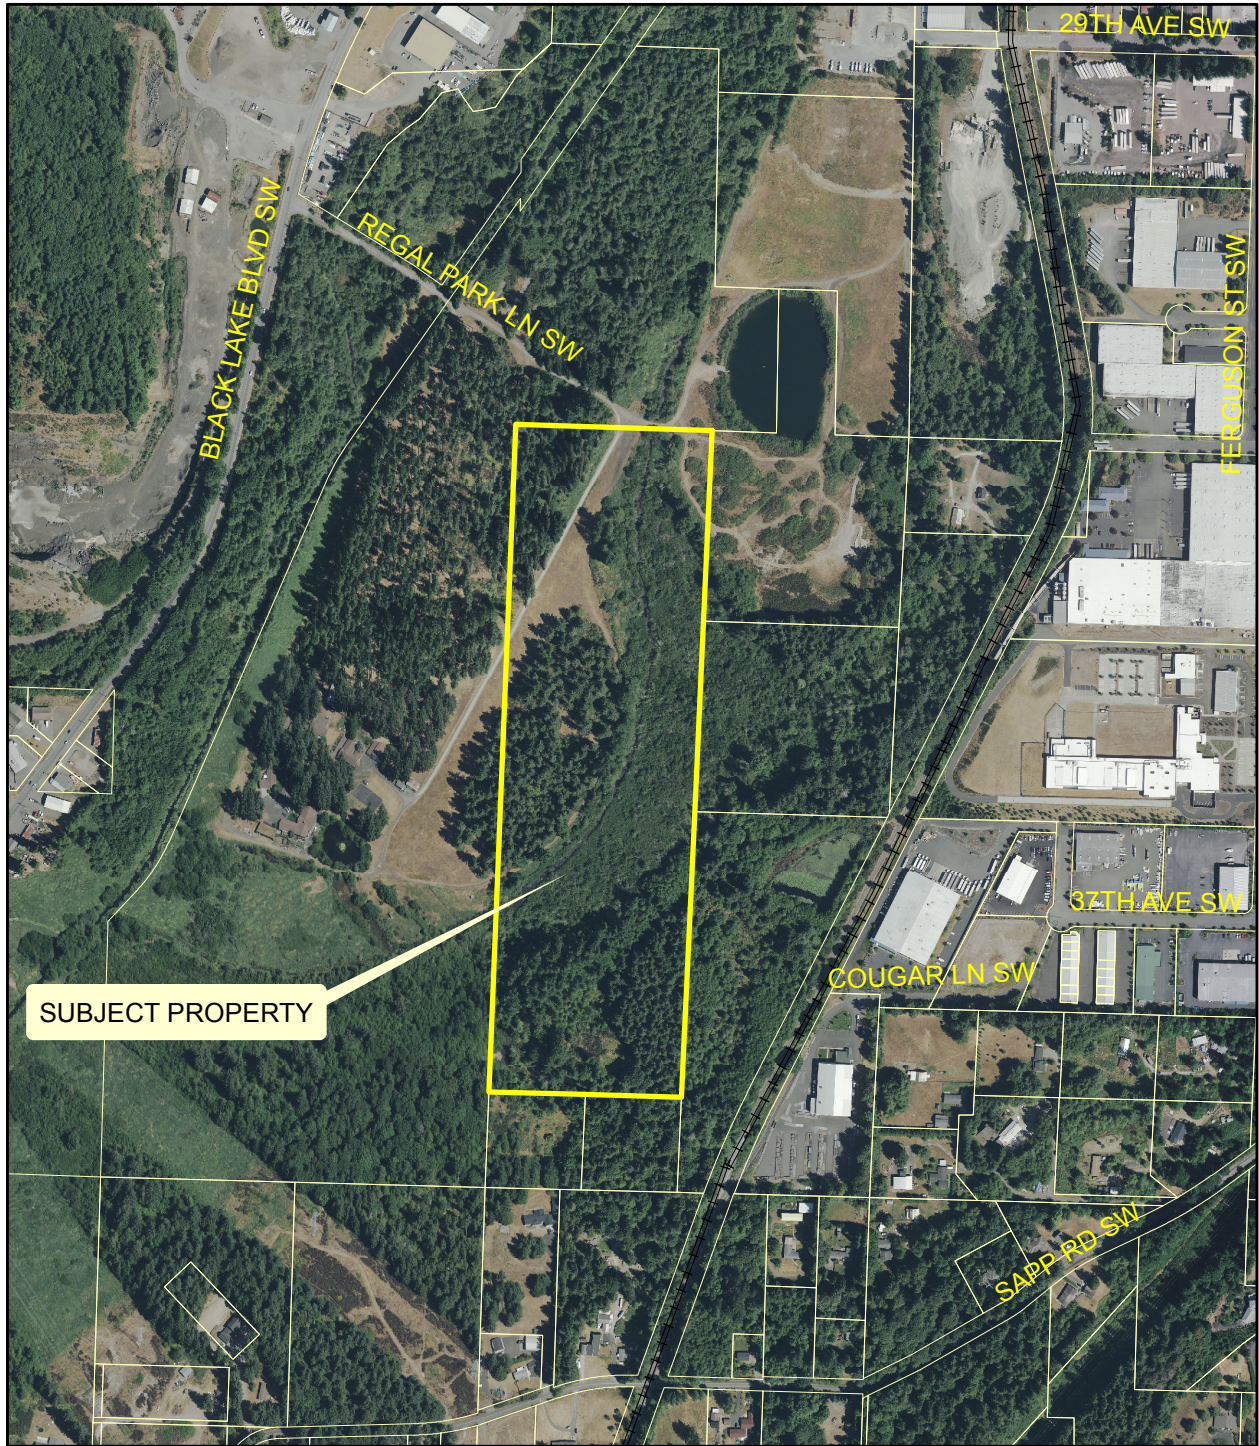

Forestry Lands Designation Vicinity Map for Parcel#12829410000

1 inch = 667 feet

December 27, 2016

Forestry Lands - Tumwater 8-24-2016.mxd