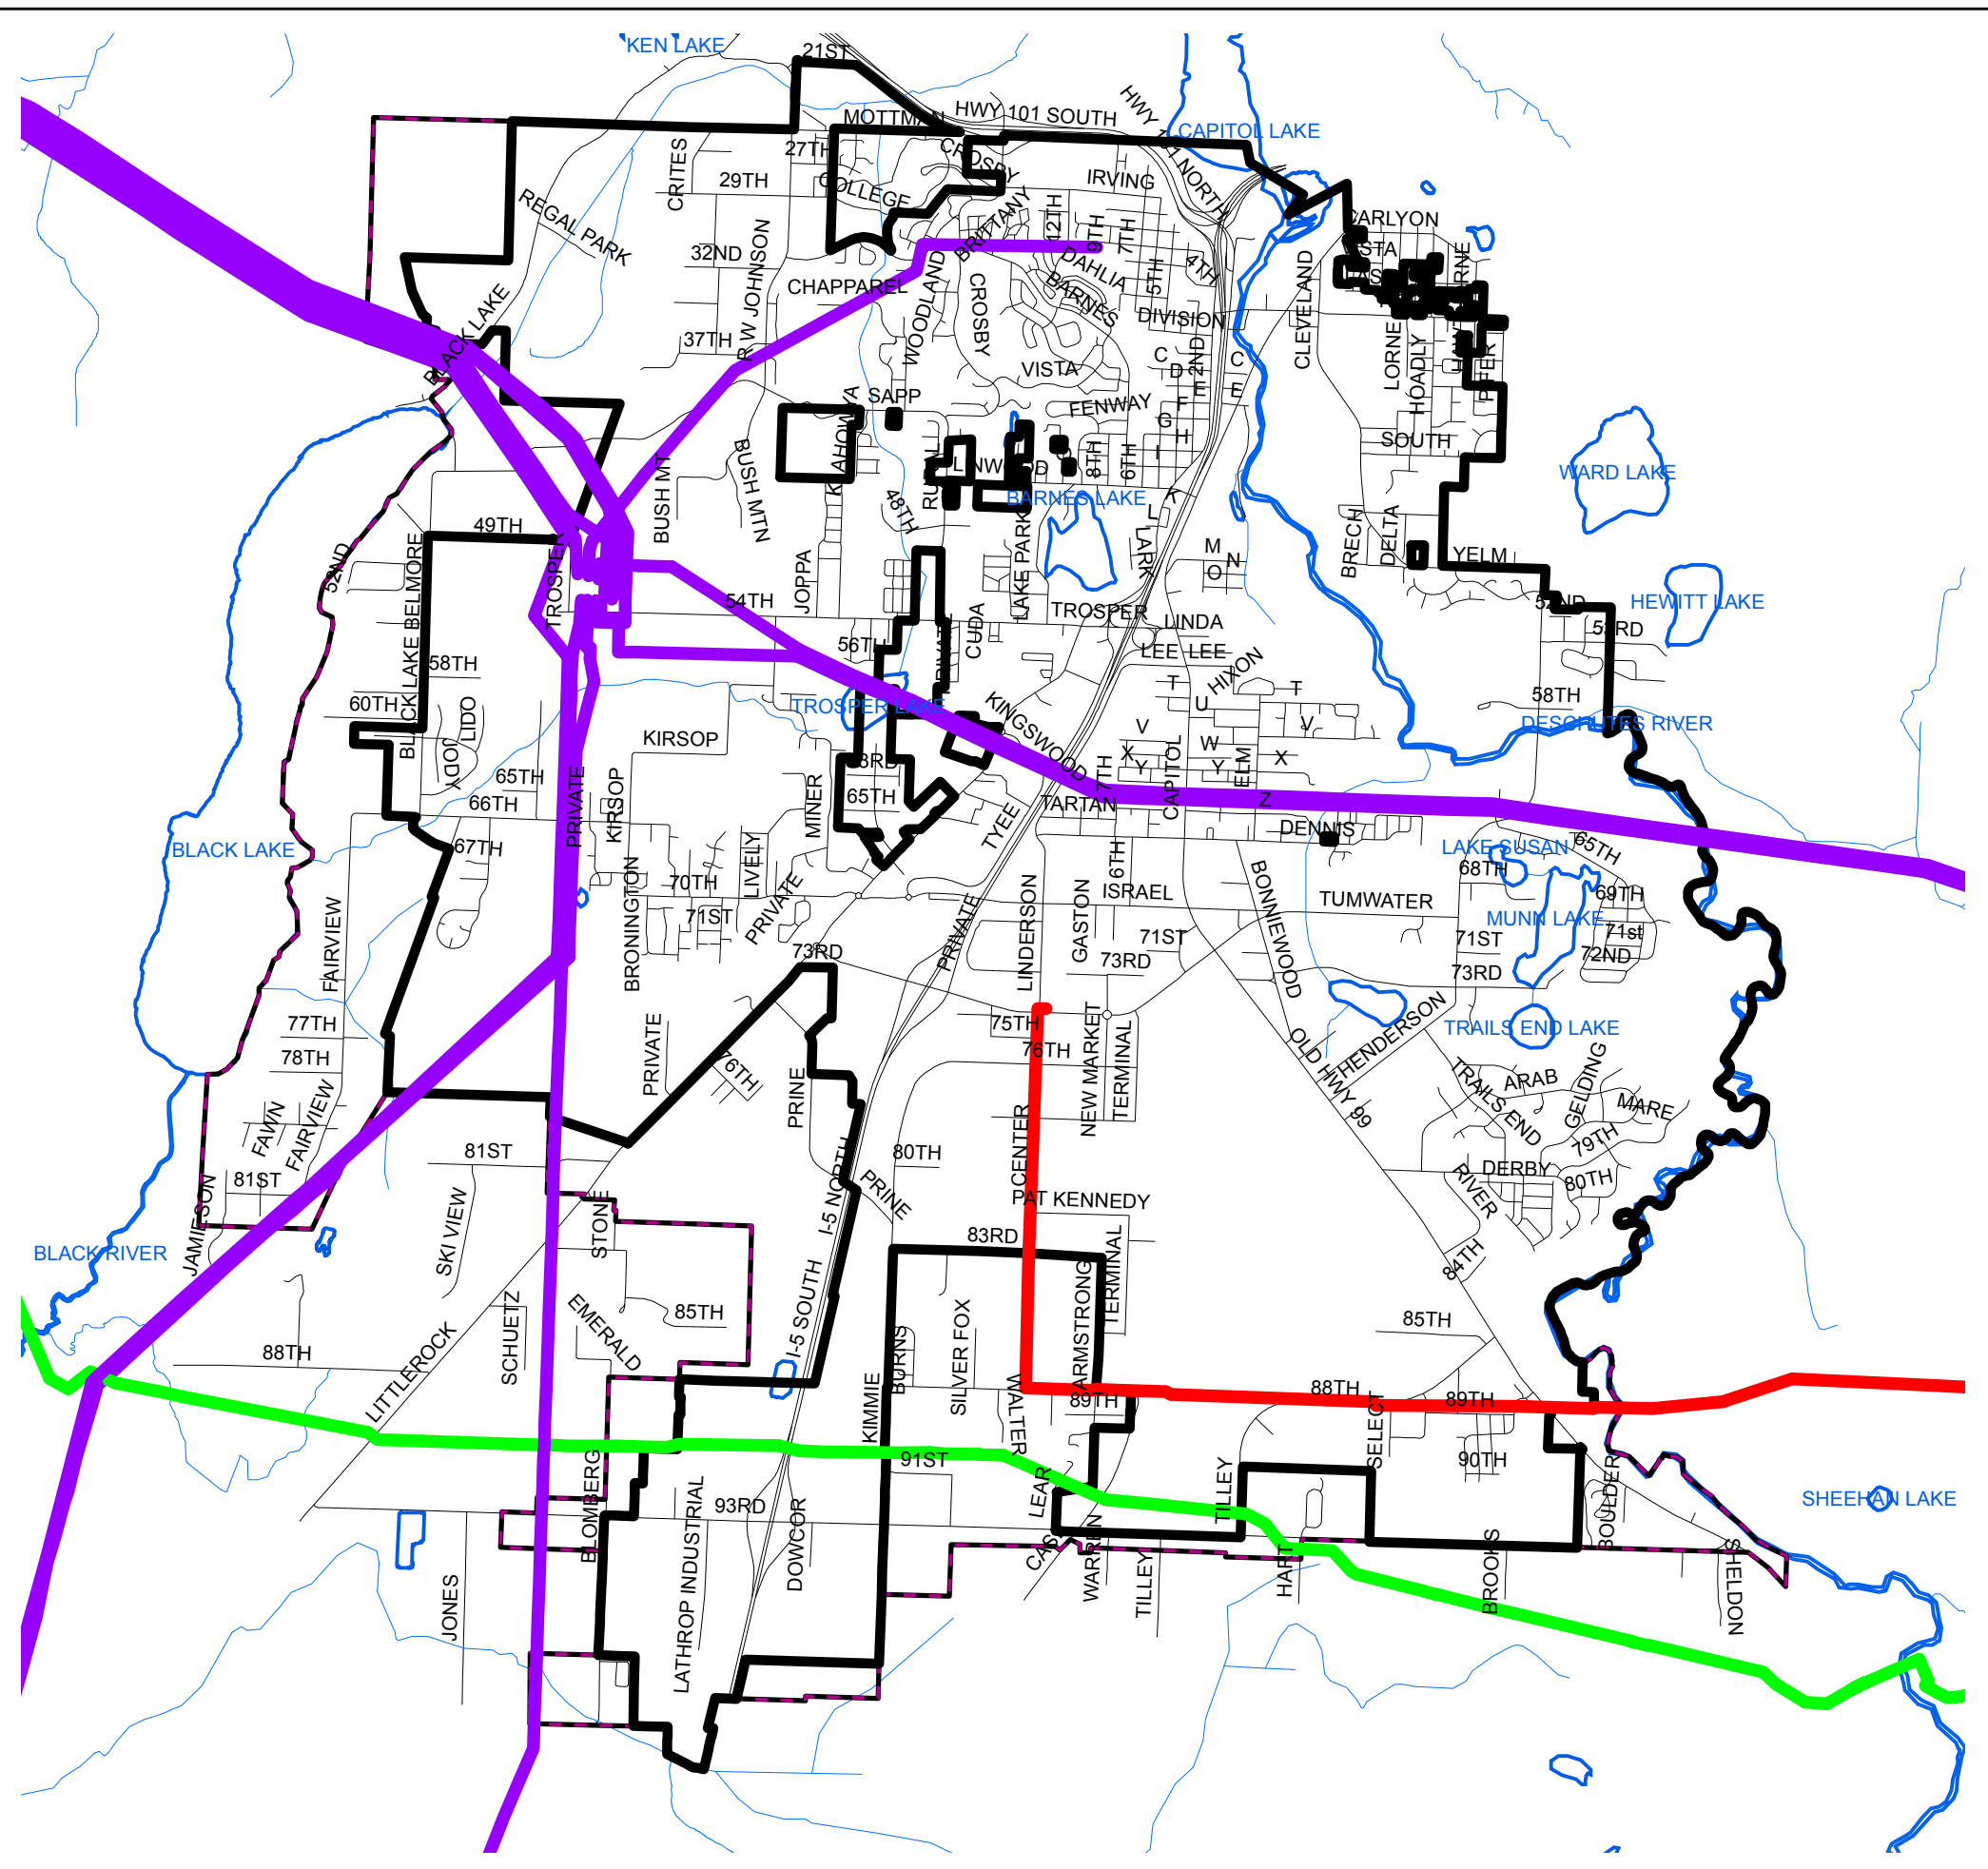

Fuel Pipeline, Gas, & Major Electric Lines for the City of Tumwater

Legend

- FUEL
- GAS
- POWERLINE
- Tumwater City Limits
- Urban Growth Boundary

Data sourced from Thurston County

Tumwater Community Development Department
 December 27, 2016
 PSE Transmission Lines 9-25-2016.mxd

DISCLAIMER: The City of Tumwater does not warrant, guarantee, or accept any liability for the accuracy, precision, or completeness of any information shown hereon or for any inferences made therefrom.